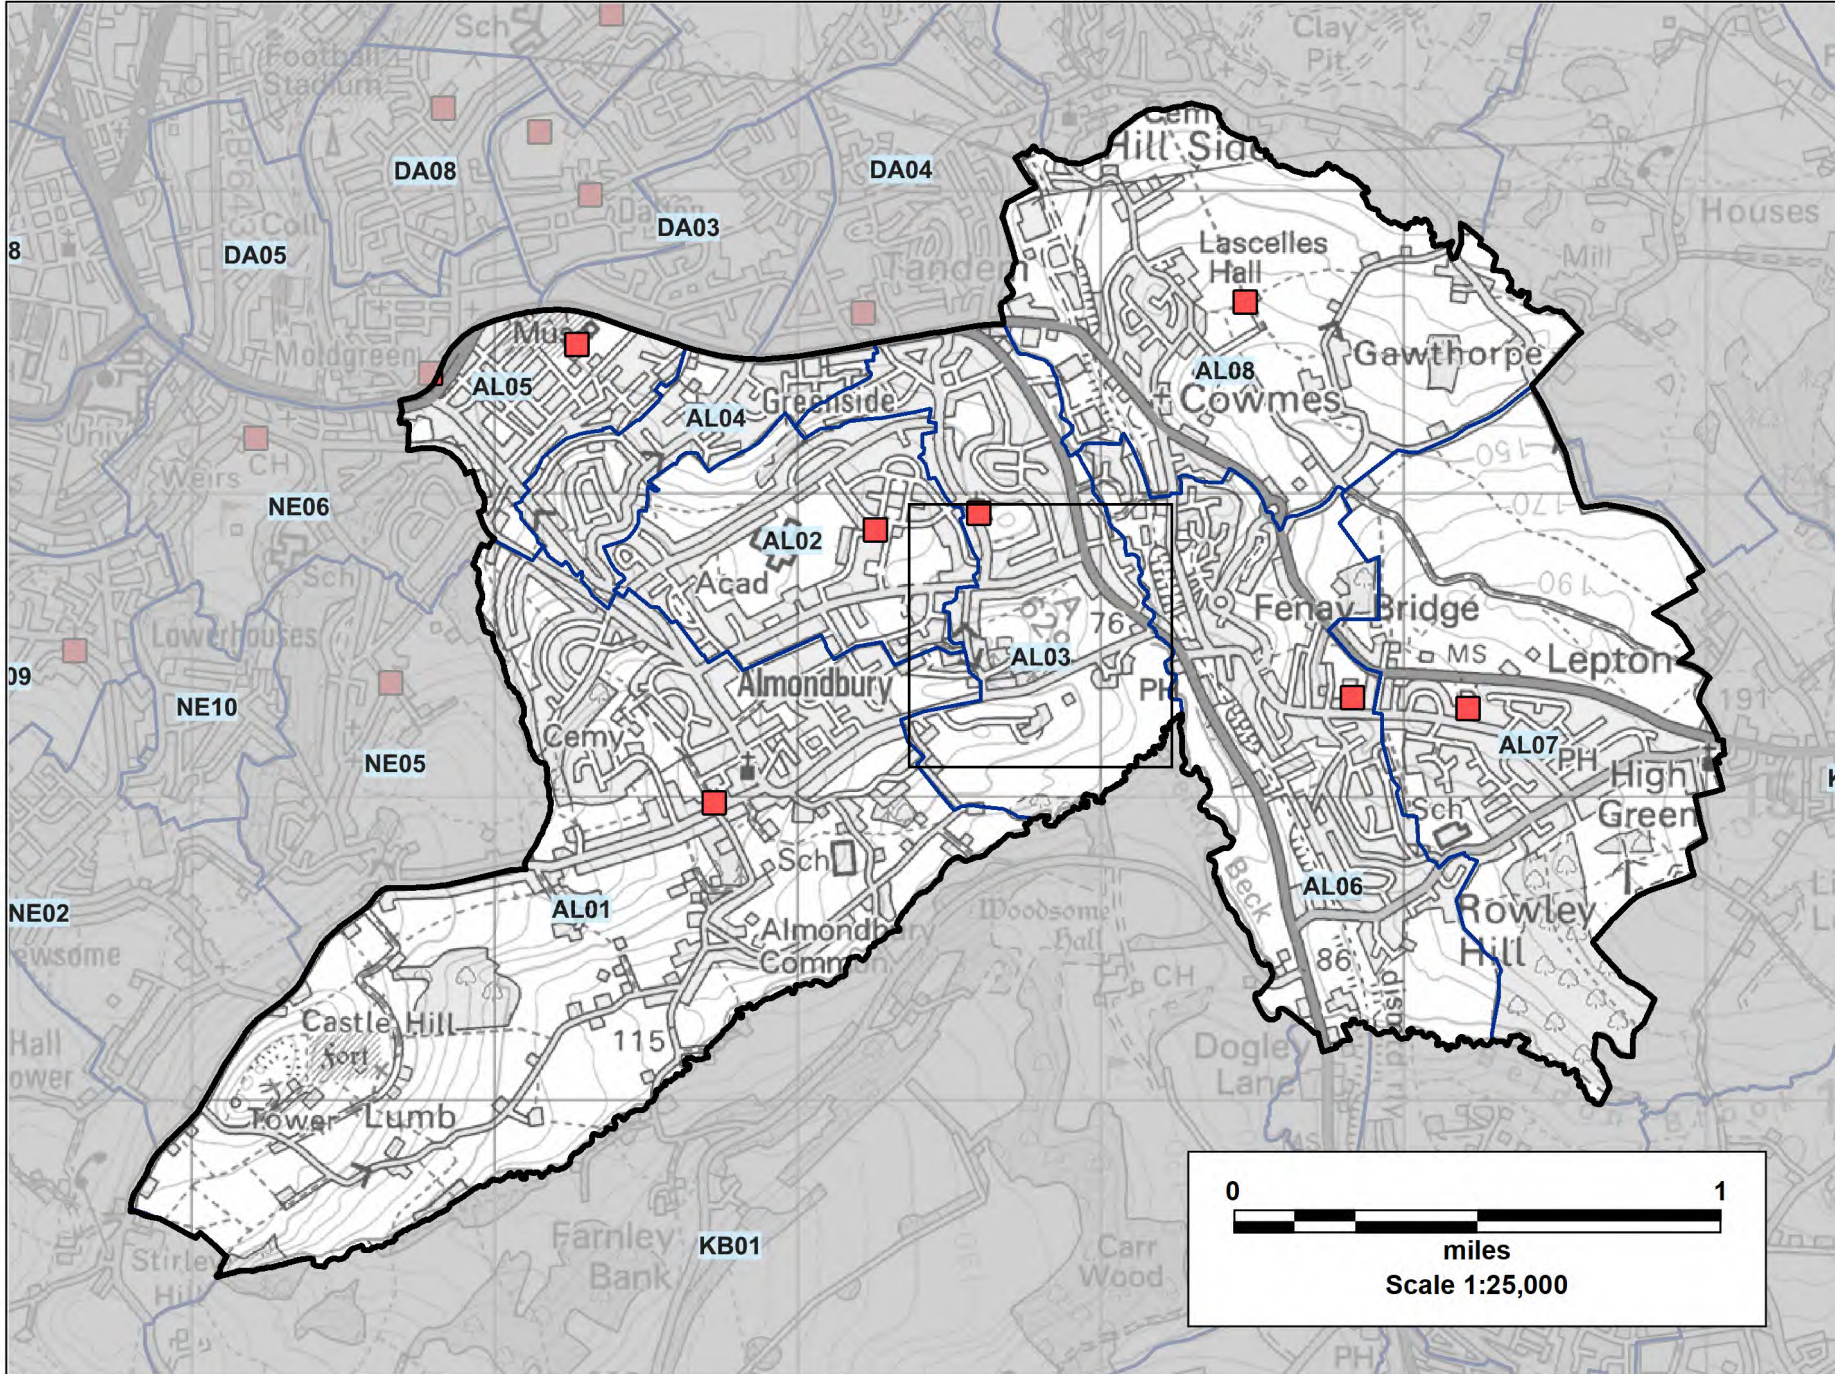

Almondbury Ward, Polling Districts and Polling Stations

KEY

- Polling Stations
- Polling Districts

Data and Insight Service

Date:
26/09/2023

Filename:
Almondbury PD
2023 A4.WOR

© Crown
Copyright and
database right
2023. Ordnance
Survey
AC0000851069.