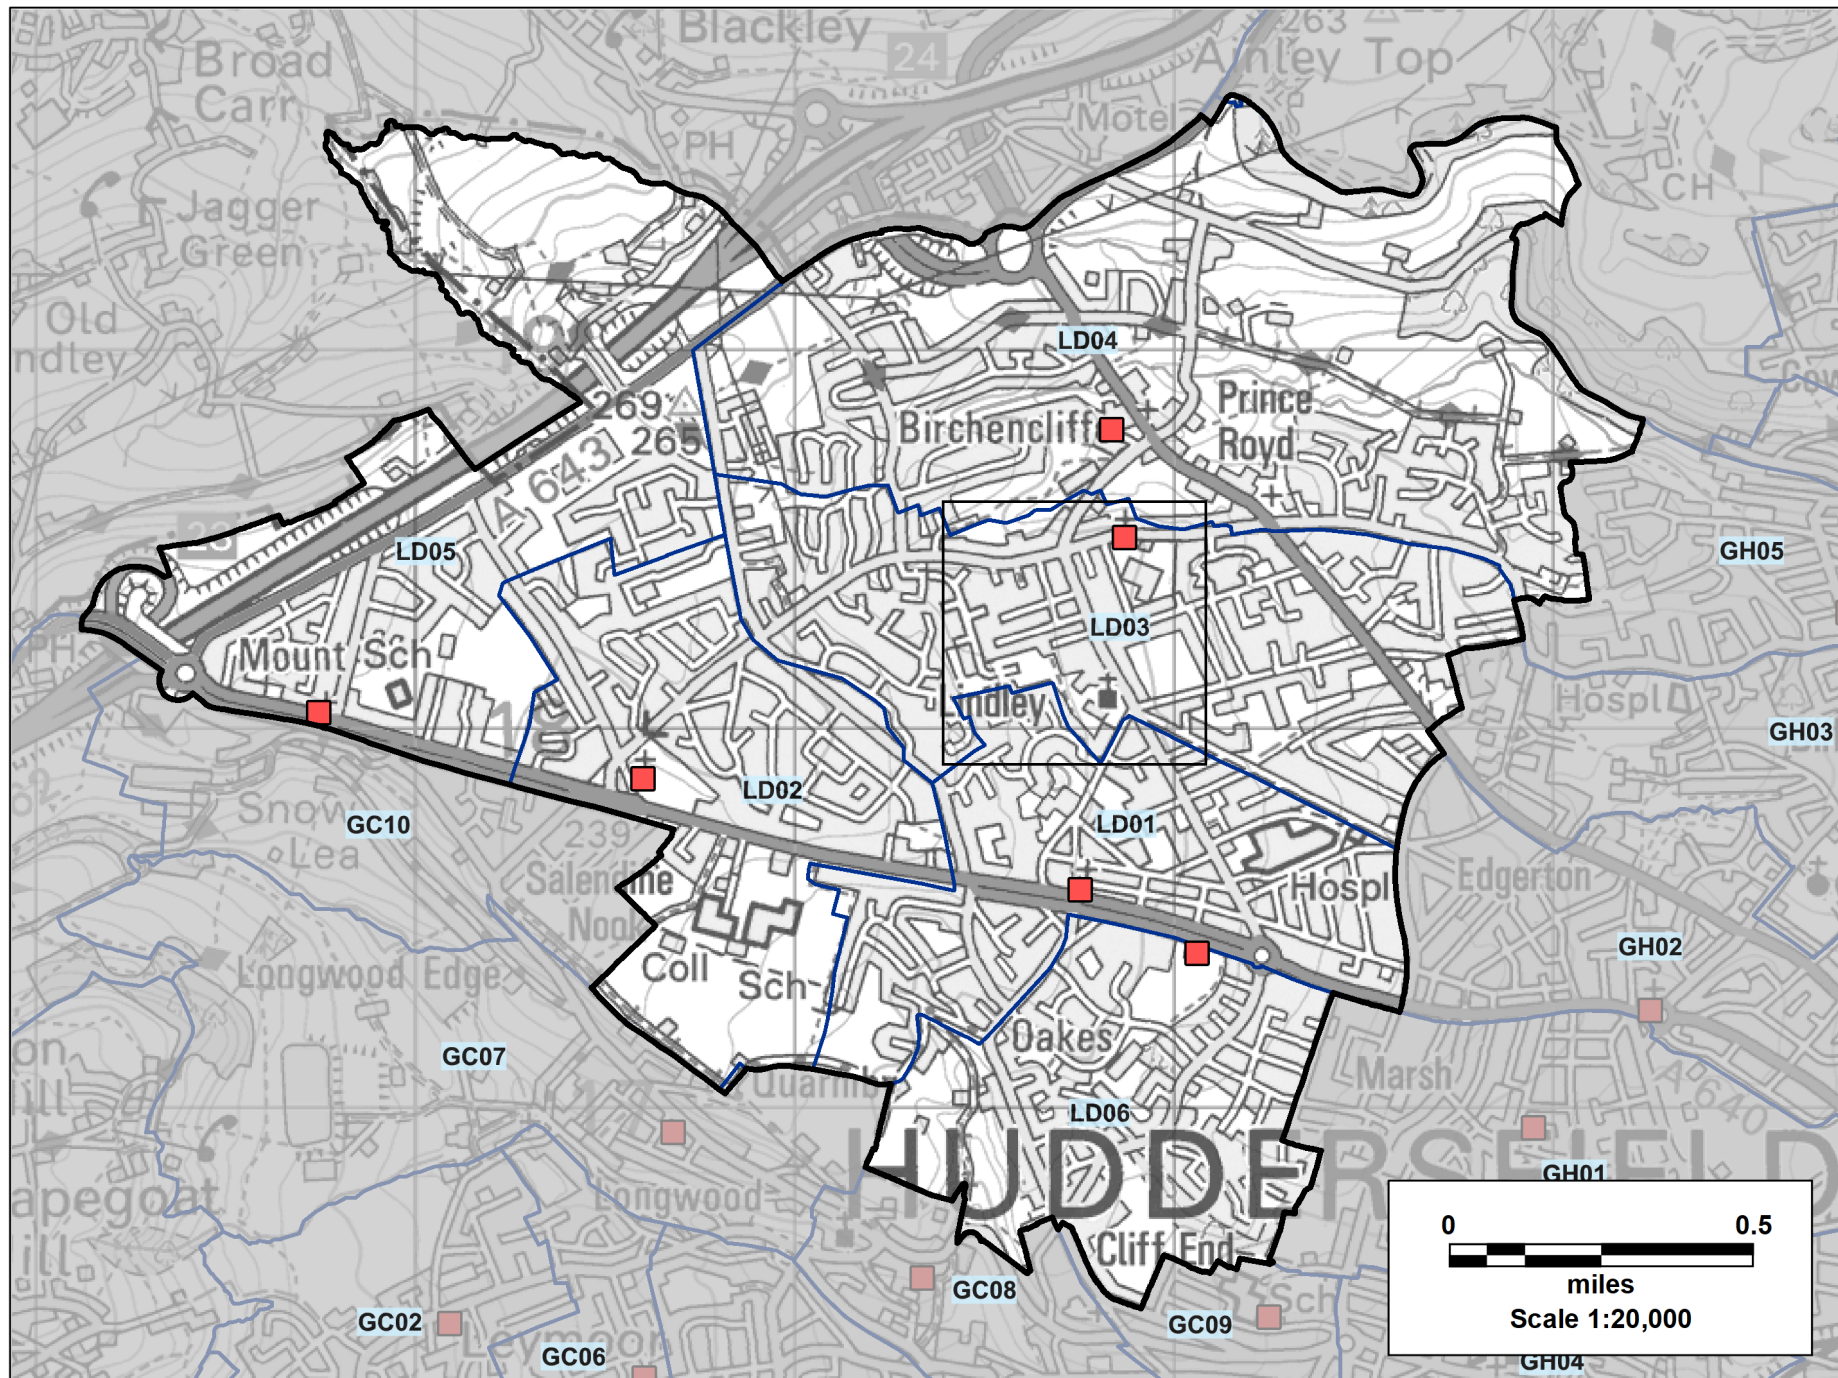

Lindley Ward, Polling Districts and Polling Stations

KEY

- Polling Stations
- Polling Districts

Data and Insight Service

Date:
26/09/2023

Filename:
Lindley PD 2023
A4.WOR

© Crown
Copyright and
database right
2023. Ordnance
Survey
AC0000851069.