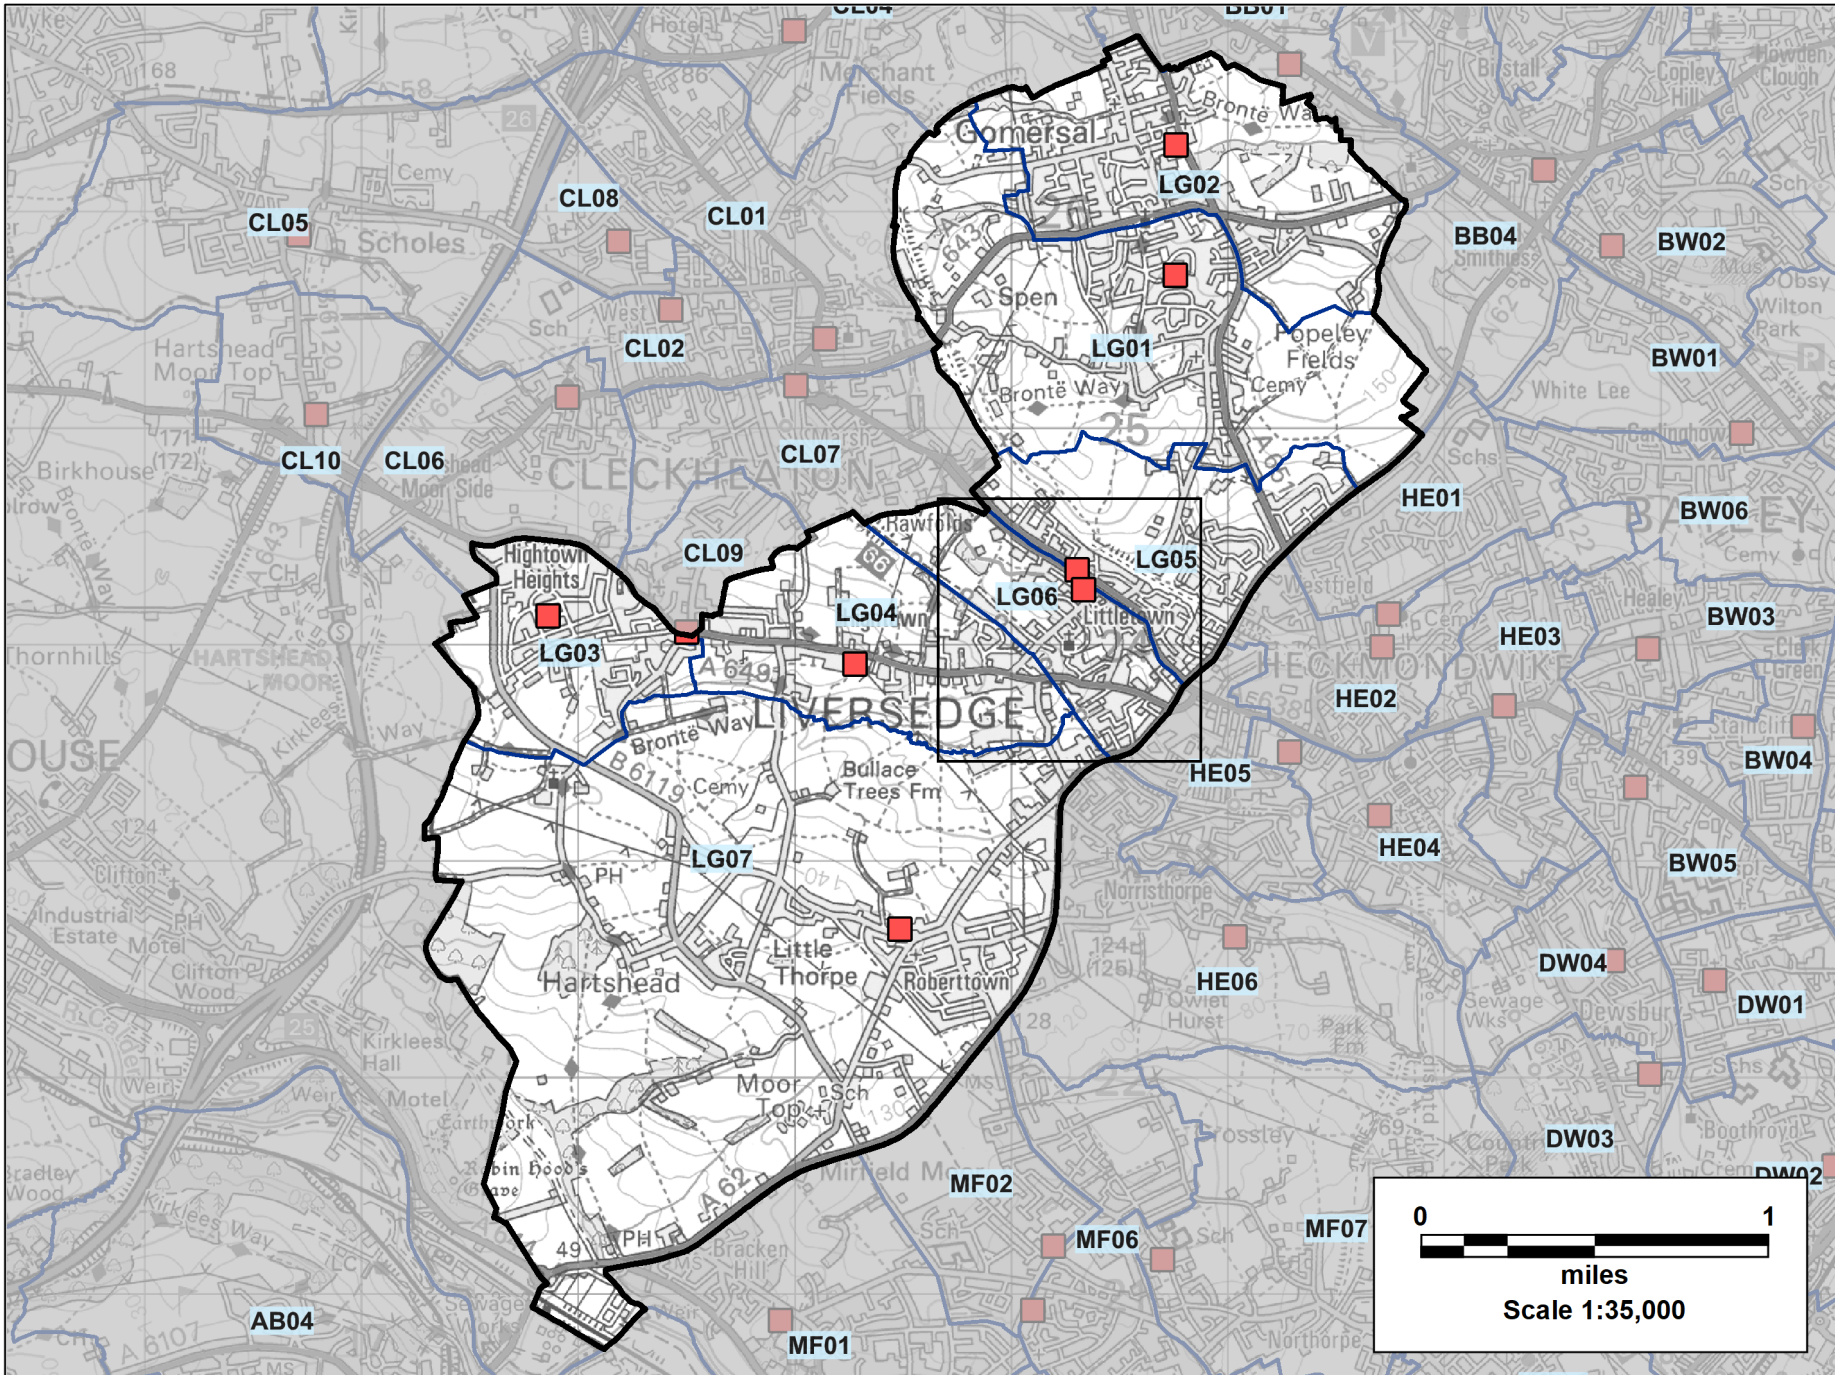

Liversedge and Gomersal Ward, Polling Districts and Polling Stations

KEY	
	Polling Stations
	Polling Districts

Data and Insight Service

Date:
26/09/2023

Filename:
Liversedge and Gomersal PD
2023 A4.WOR

© Crown
Copyright and
database right
2023. Ordnance
Survey
AC0000851069.