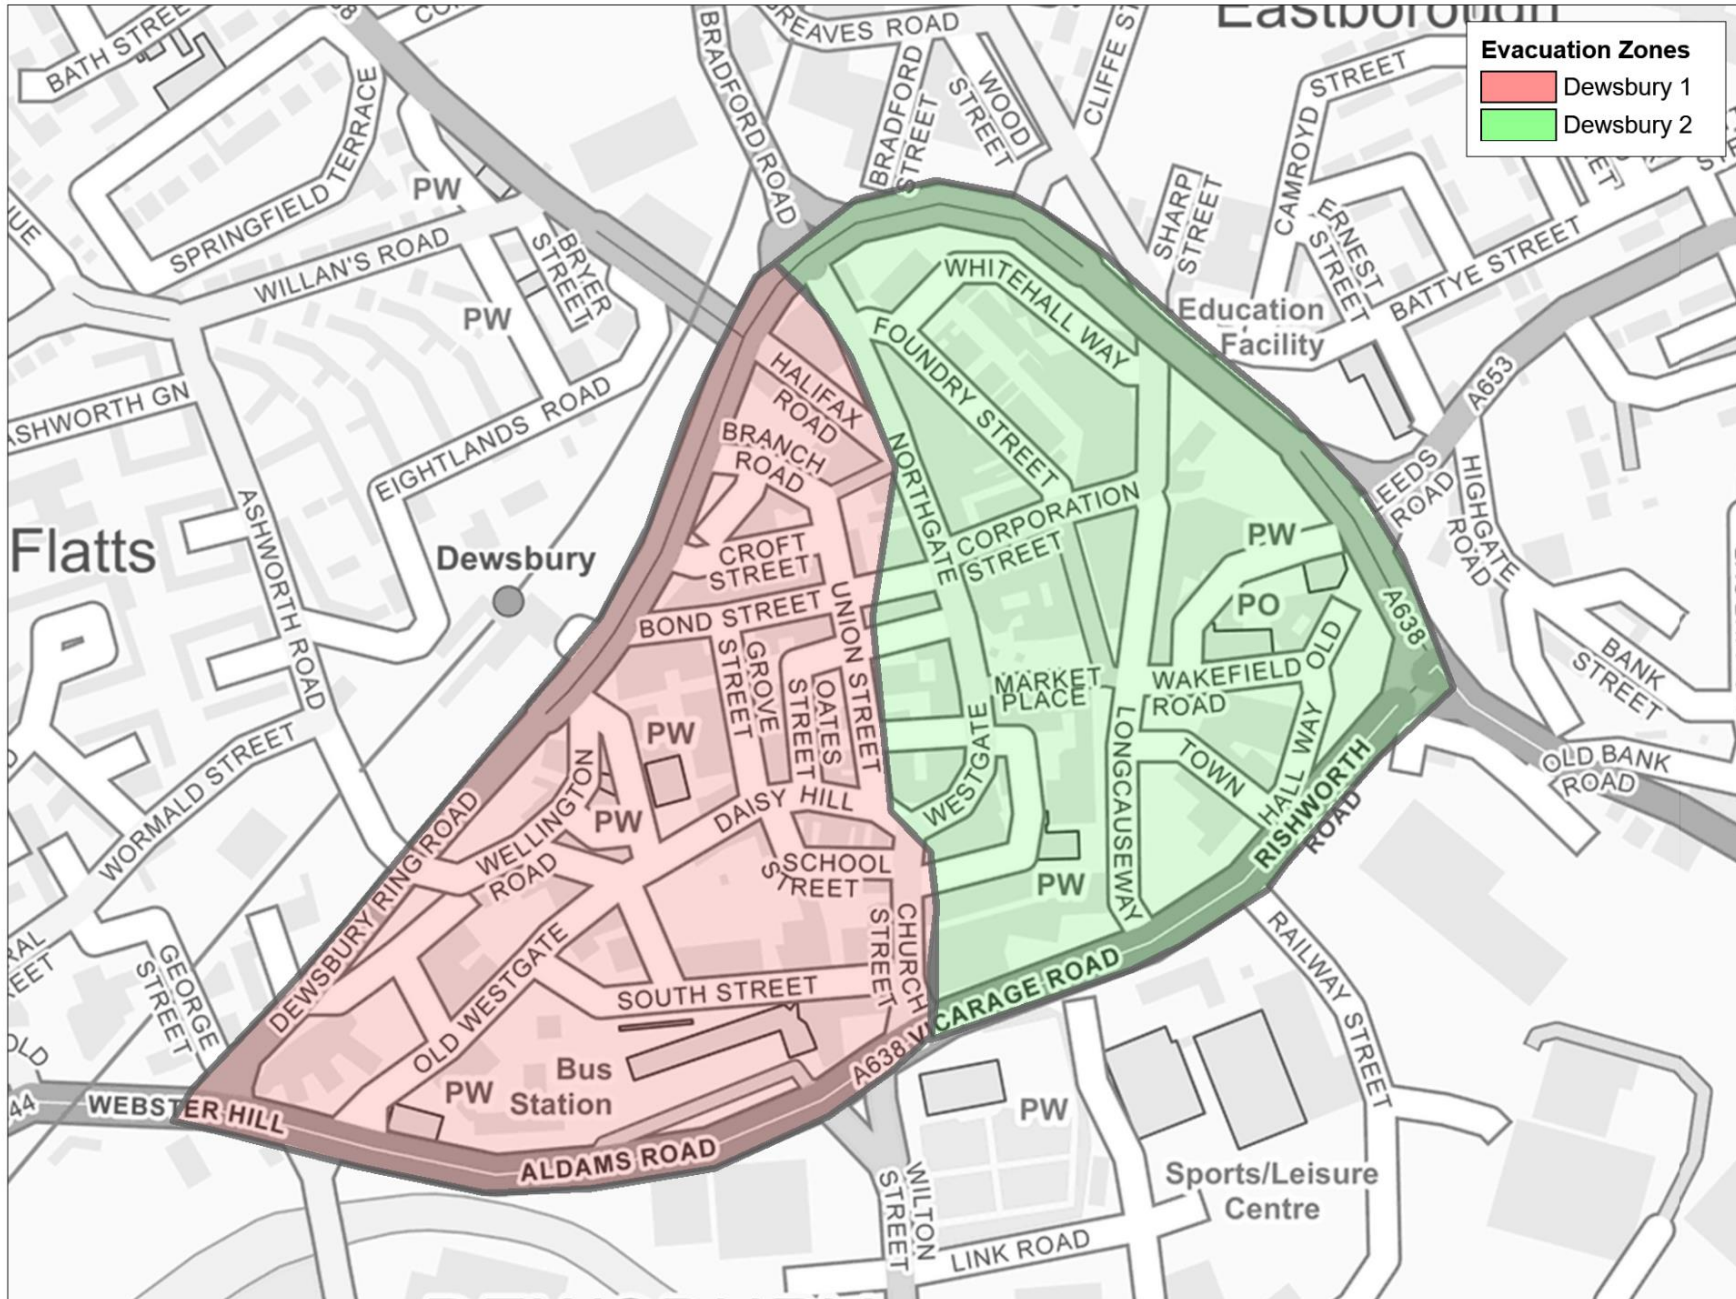

Dewsbury Evacuation Zones

Policy Unit

Research and Intelligence Team

Date: 03/10/2018.
 Scale: 1-4,000
 Filename: Proj 3065 Dewsbury.wor

Contains Ordnance Survey data © Crown copyright and database right 2018.