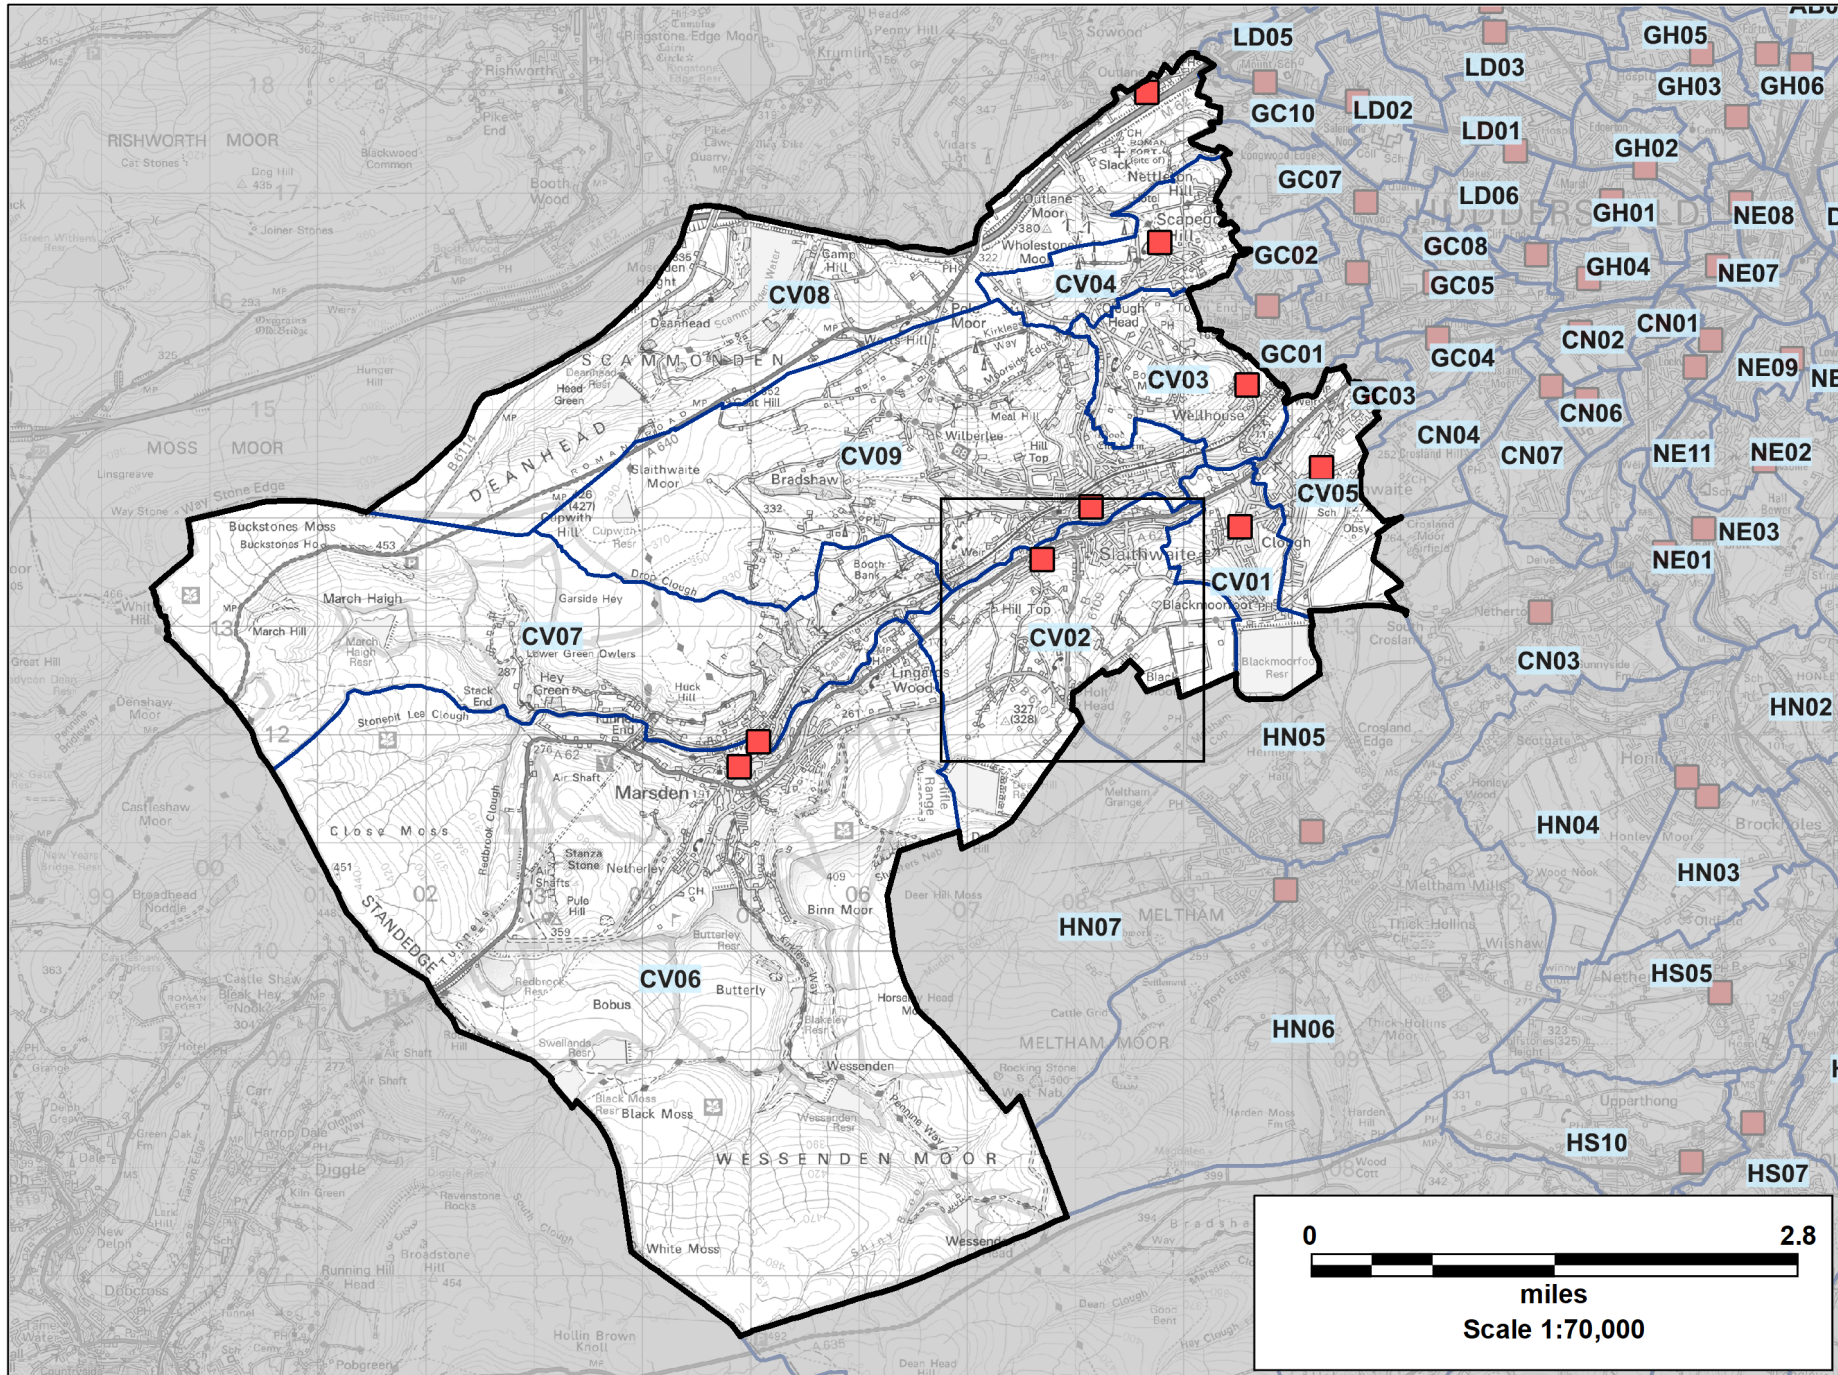

Colne Valley Ward, Polling Districts and Polling Stations

KEY

- Polling Stations
- Polling Districts

Data and Insight Service

Date:
26/09/2023

Filename:
Colne Valley PD
2023 A4.WOR

© Crown
Copyright and
database right
2023. Ordnance
Survey
AC0000851069.