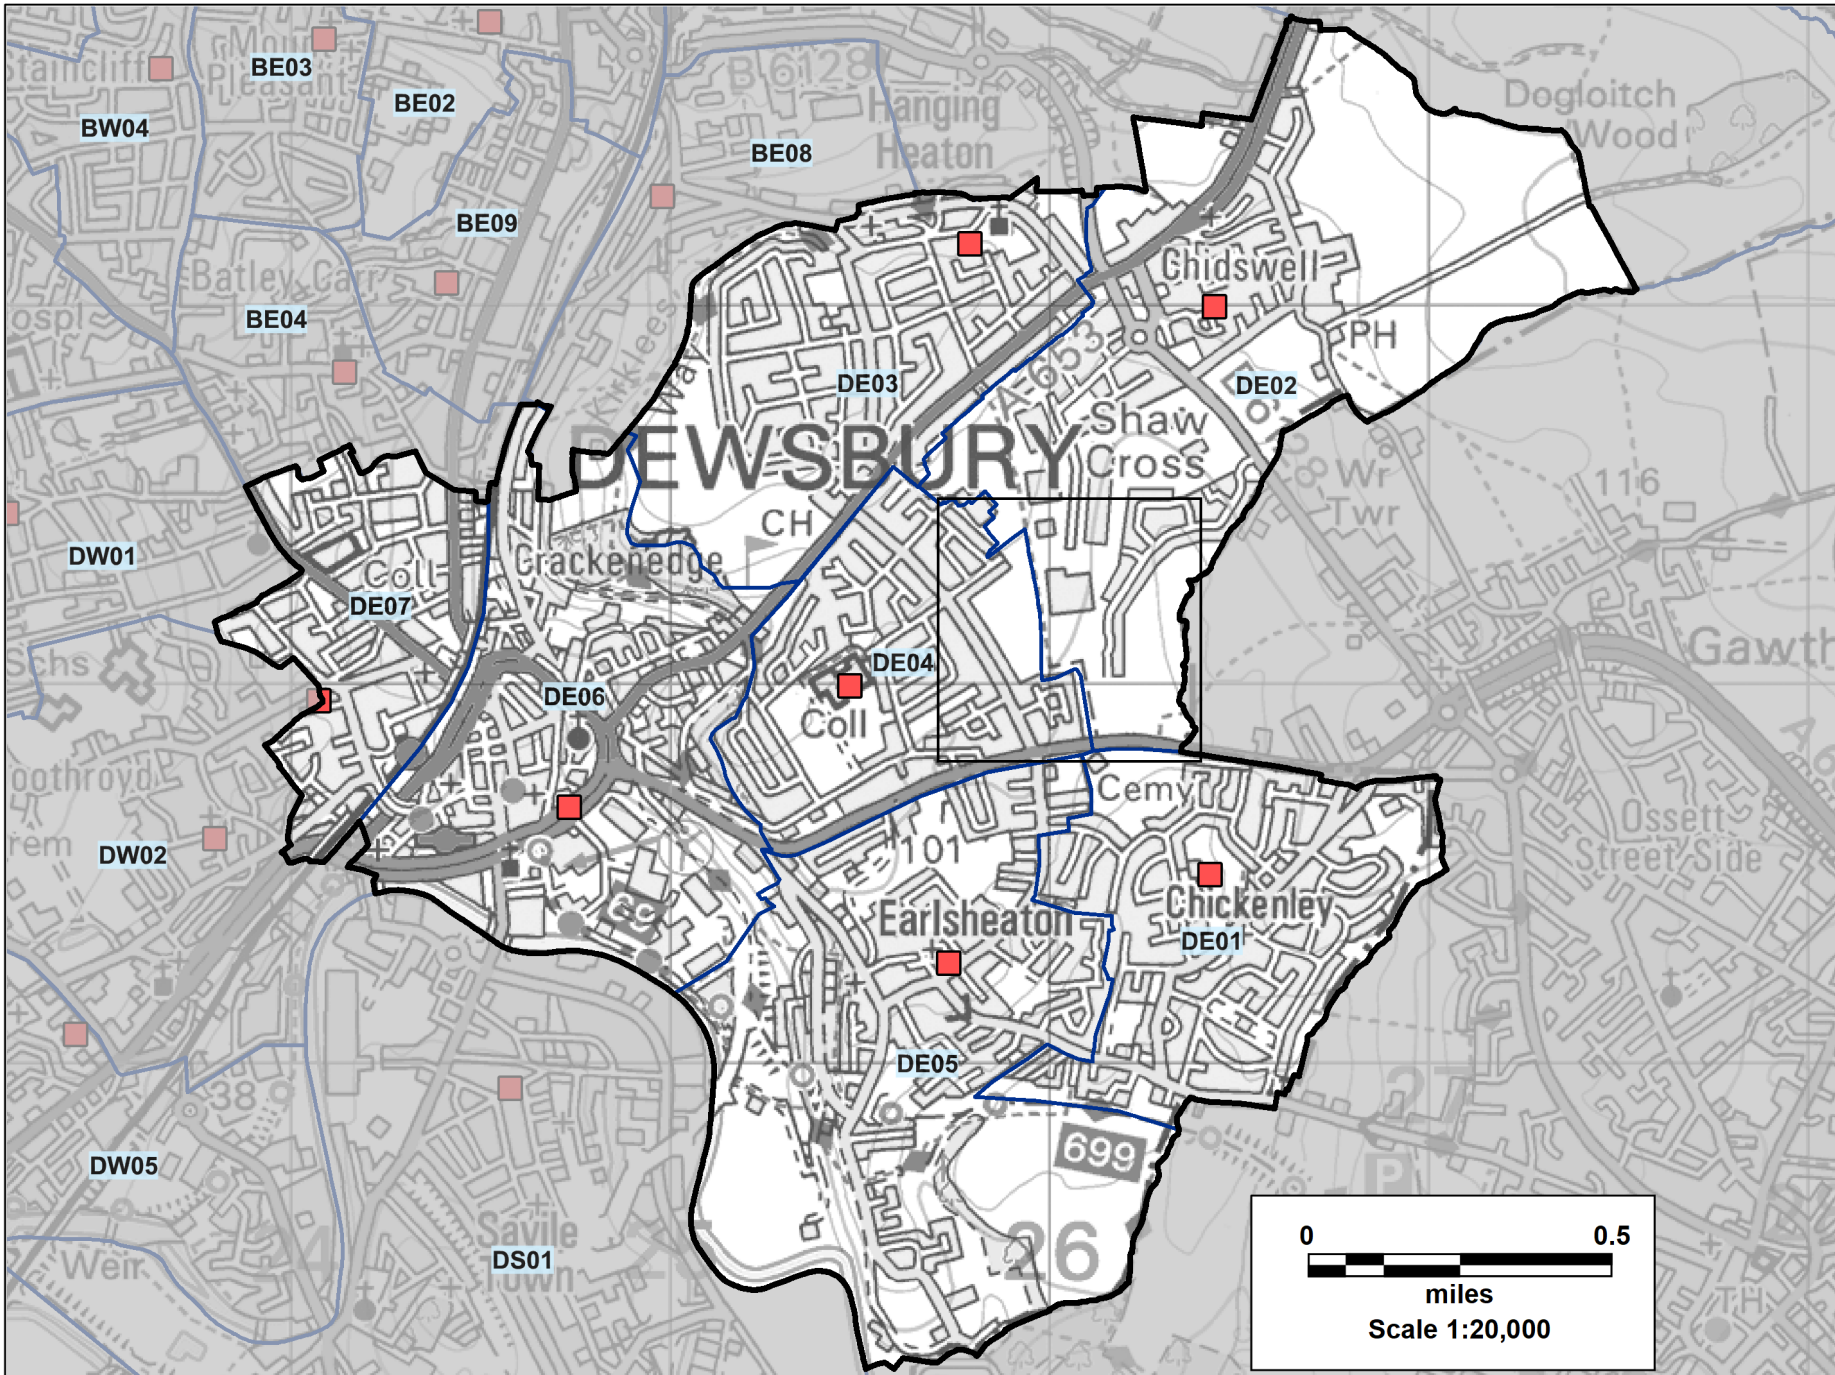

Dewsbury East Ward, Polling Districts and Polling Stations

KEY	
	Polling Stations
	Polling Districts

Data and Insight Service

Date:
26/09/2023

Filename:
Dewsbury East
PD 2023
A4.WOR

© Crown
Copyright and
database right
2023. Ordnance
Survey
AC0000851069.