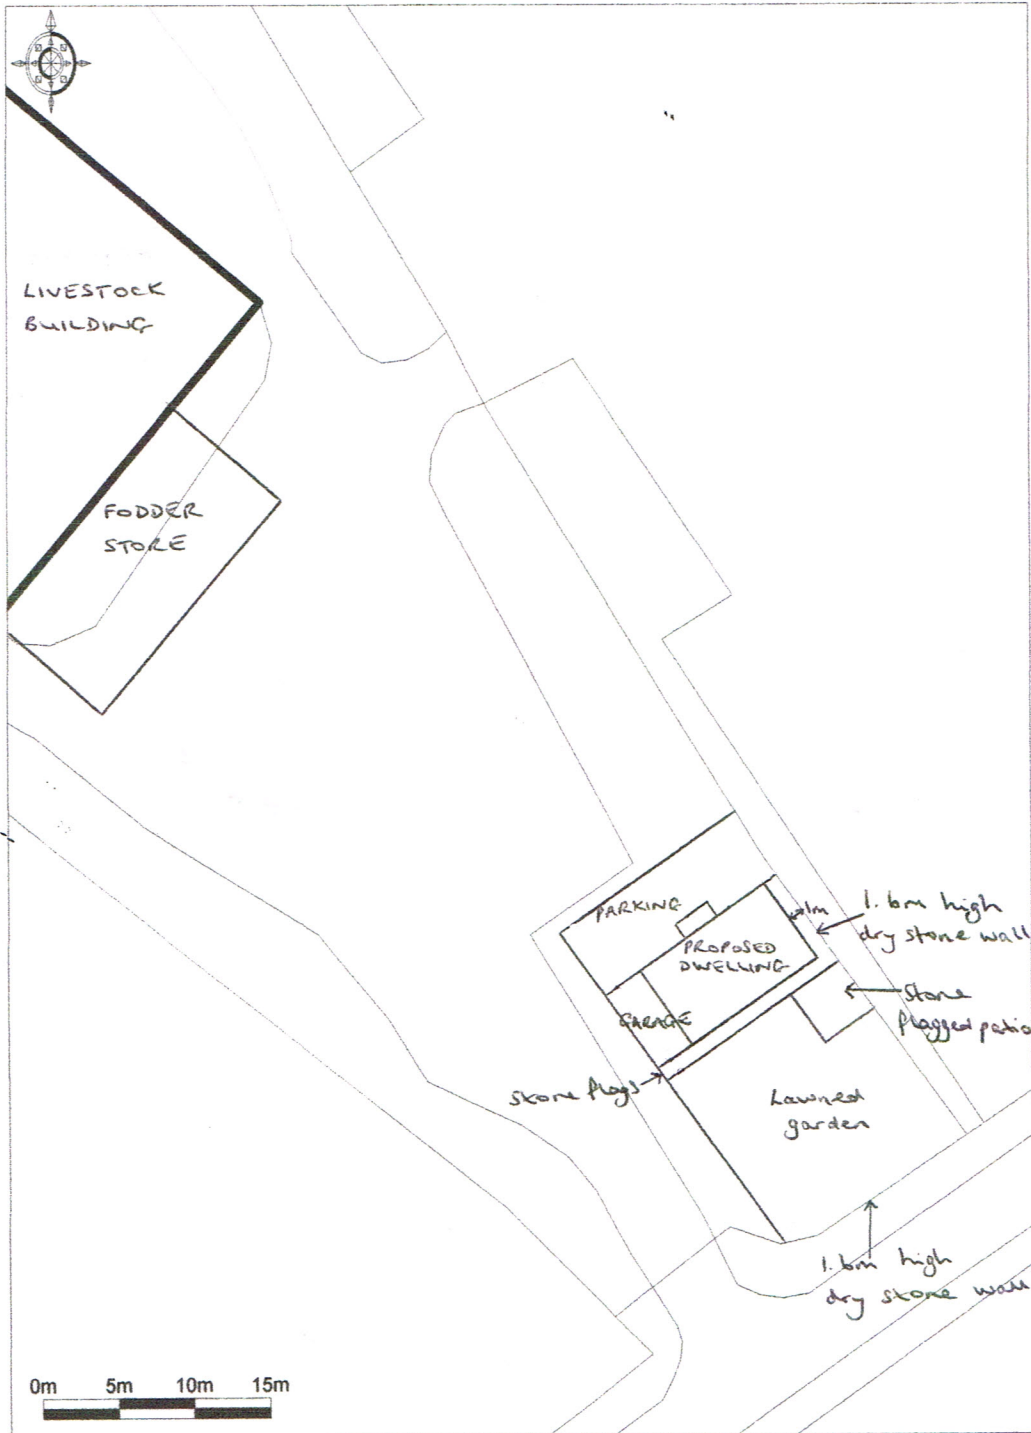

Deer Hill End Farm, Meltham

Promap
© LANDMARK INFORMATION GROUP

J M & V J Howard
Proposed Agricultural Worker's Dwelling at Deer Hill End Farm, Meltham
Block Plan 1:500 @ A4 July 2017