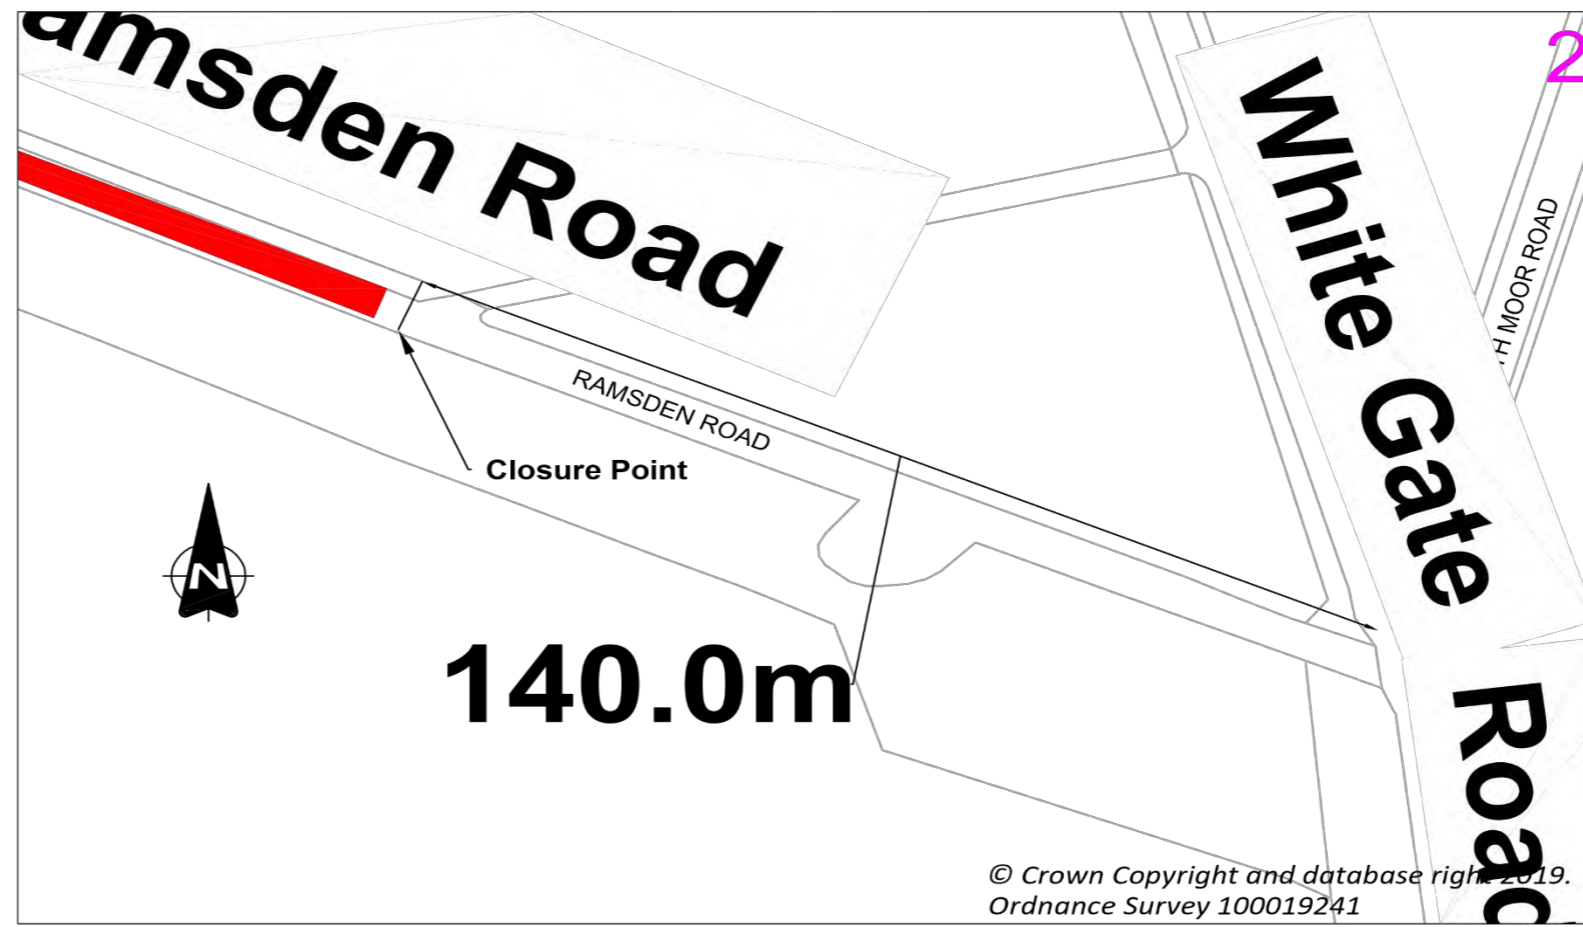

Plan 1 Yateholme Gate

REF.	DATE	REVISIONS
 Kirklees COUNCIL		
Streetscene & Housing Flint Street, Fartown Huddersfield, HD1 6LG		
SECTION	Safety	
DRAWN	JT	CHECKED PW
SCALE	PROJECT NO.	DATE
1:1000	Safety	June 24
PROJECT TRO'S Yateholme Gate Locations Ramsden Road & Lane Brownhill Lane Kiln Bent Lane (part)		
TITLE		
Plan 1 -Yateholme		
DRAWING No.		
TF.18.200.343		

© Crown Copyright and database right 2019.
Ordnance Survey 100019241