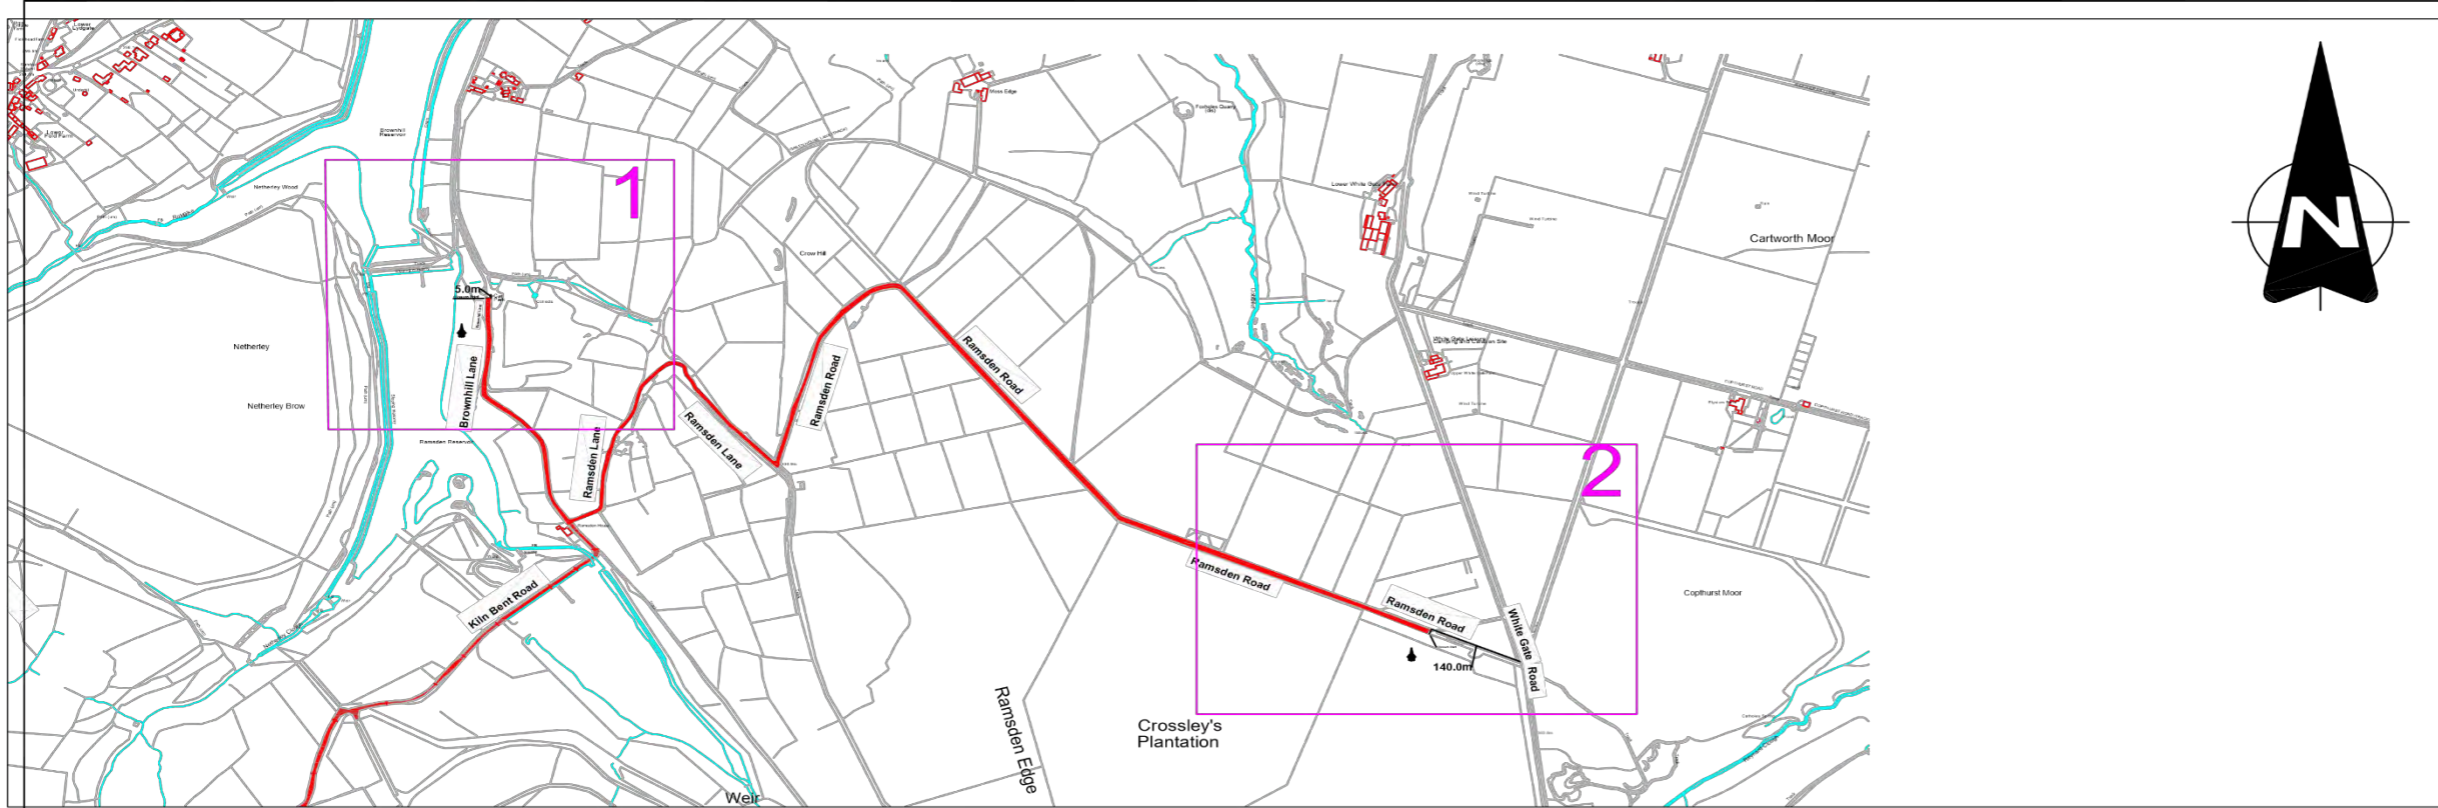

Plan 1 Yateholme Gate

REF.	DATE	REVISIONS
 Kirklees COUNCIL		
Streetscene & Housing Flint Street, Fartown Huddersfield, HD1 6LG		
SECTION	Safety	
DRAWN	JT	CHECKED PW
SCALE	PROJECT NO.	DATE
1:1000	Safety	June 24
PROJECT TRO'S Yateholme Gate Locations Ramsden Road & Lane Brownhill Lane Kiln Bent Lane (part)		
TITLE		
Plan 1 -Yateholme		
DRAWING No.		
TF.18.200.343		

© Crown Copyright and database right 2019.
Ordnance Survey 100019241