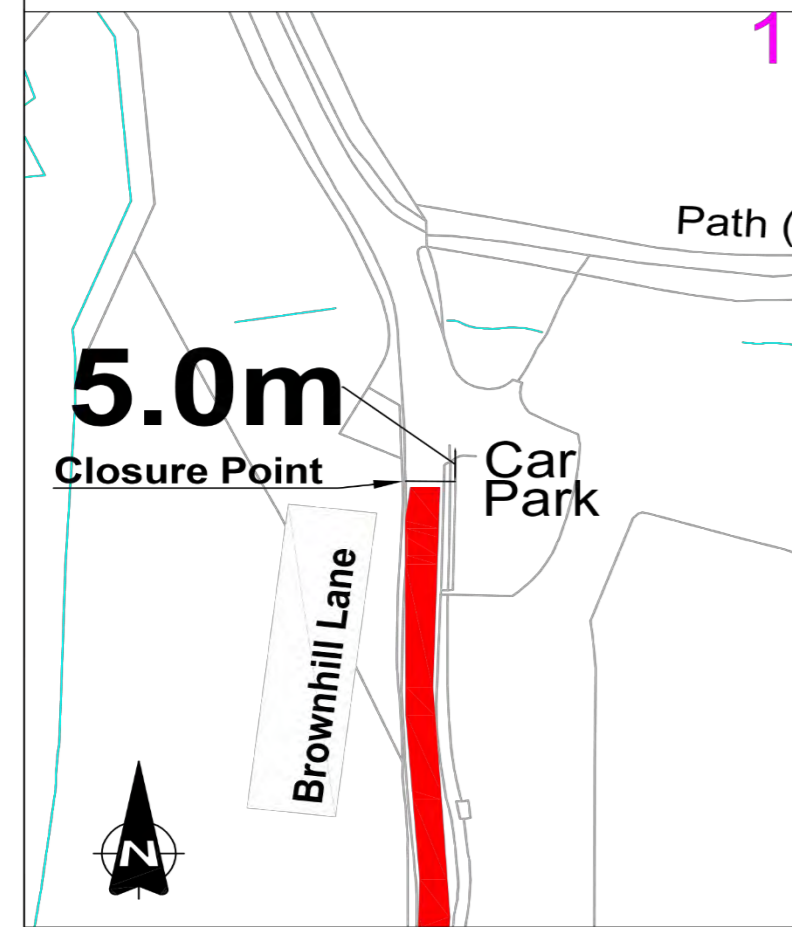

Plan 1 Yateholme Gate

REF.	DATE	REVISIONS
 Kirklees COUNCIL		
Streetscene & Housing Flint Street, Fartown Huddersfield, HD1 6LG		
SECTION	Safety	
DRAWN	JT	CHECKED PW
SCALE	PROJECT NO.	DATE
1:1000	Safety	June 24
PROJECT TRO'S Yateholme Gate Locations Ramsden Road & Lane Brownhill Lane Kiln Bent Lane (part)		
TITLE		
Plan 1 -Yateholme		
DRAWING No.		
TF.18.200.343		

© Crown Copyright and database right 2019.
Ordnance Survey 100019241