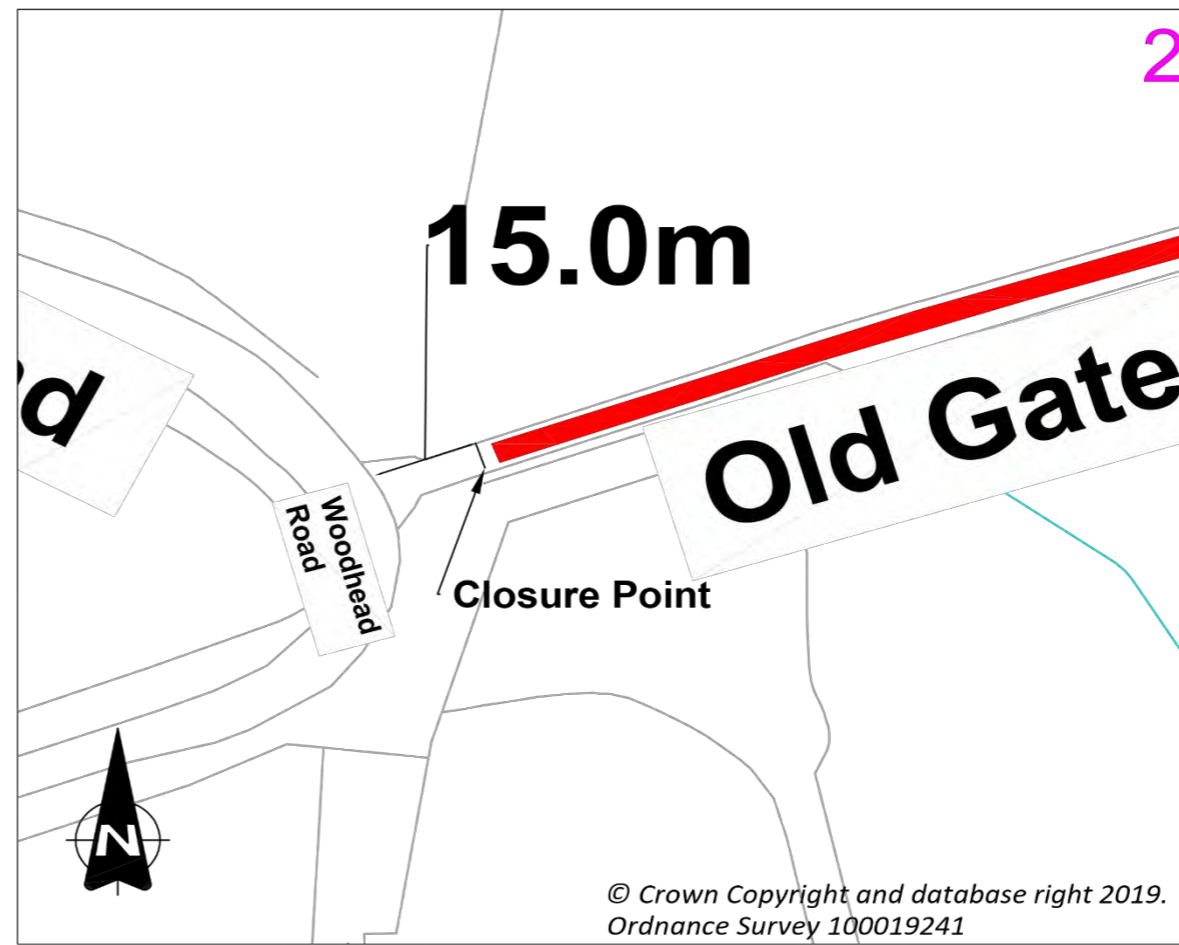

# Plan 2 Yateholme Gate

REF.	DATE	REVISIONS
 <b>Kirklees</b> COUNCIL		
Streetscene & Housing Flint Street, Fartown Huddersfield, HD1 6LG		
SECTION Safety		
DRAWN	JT	CHECKED PW
SCALE	PROJECT NO.	DATE
1:1000	Safety	June 24
PROJECT		
TRO'S Yateholme Gate Locations Rake Head Rd, Old Gate & Holme Woods Lane (start)		
TITLE		
Plan 2 - Yateholme		
DRAWING No.		
TF.18.200.344		