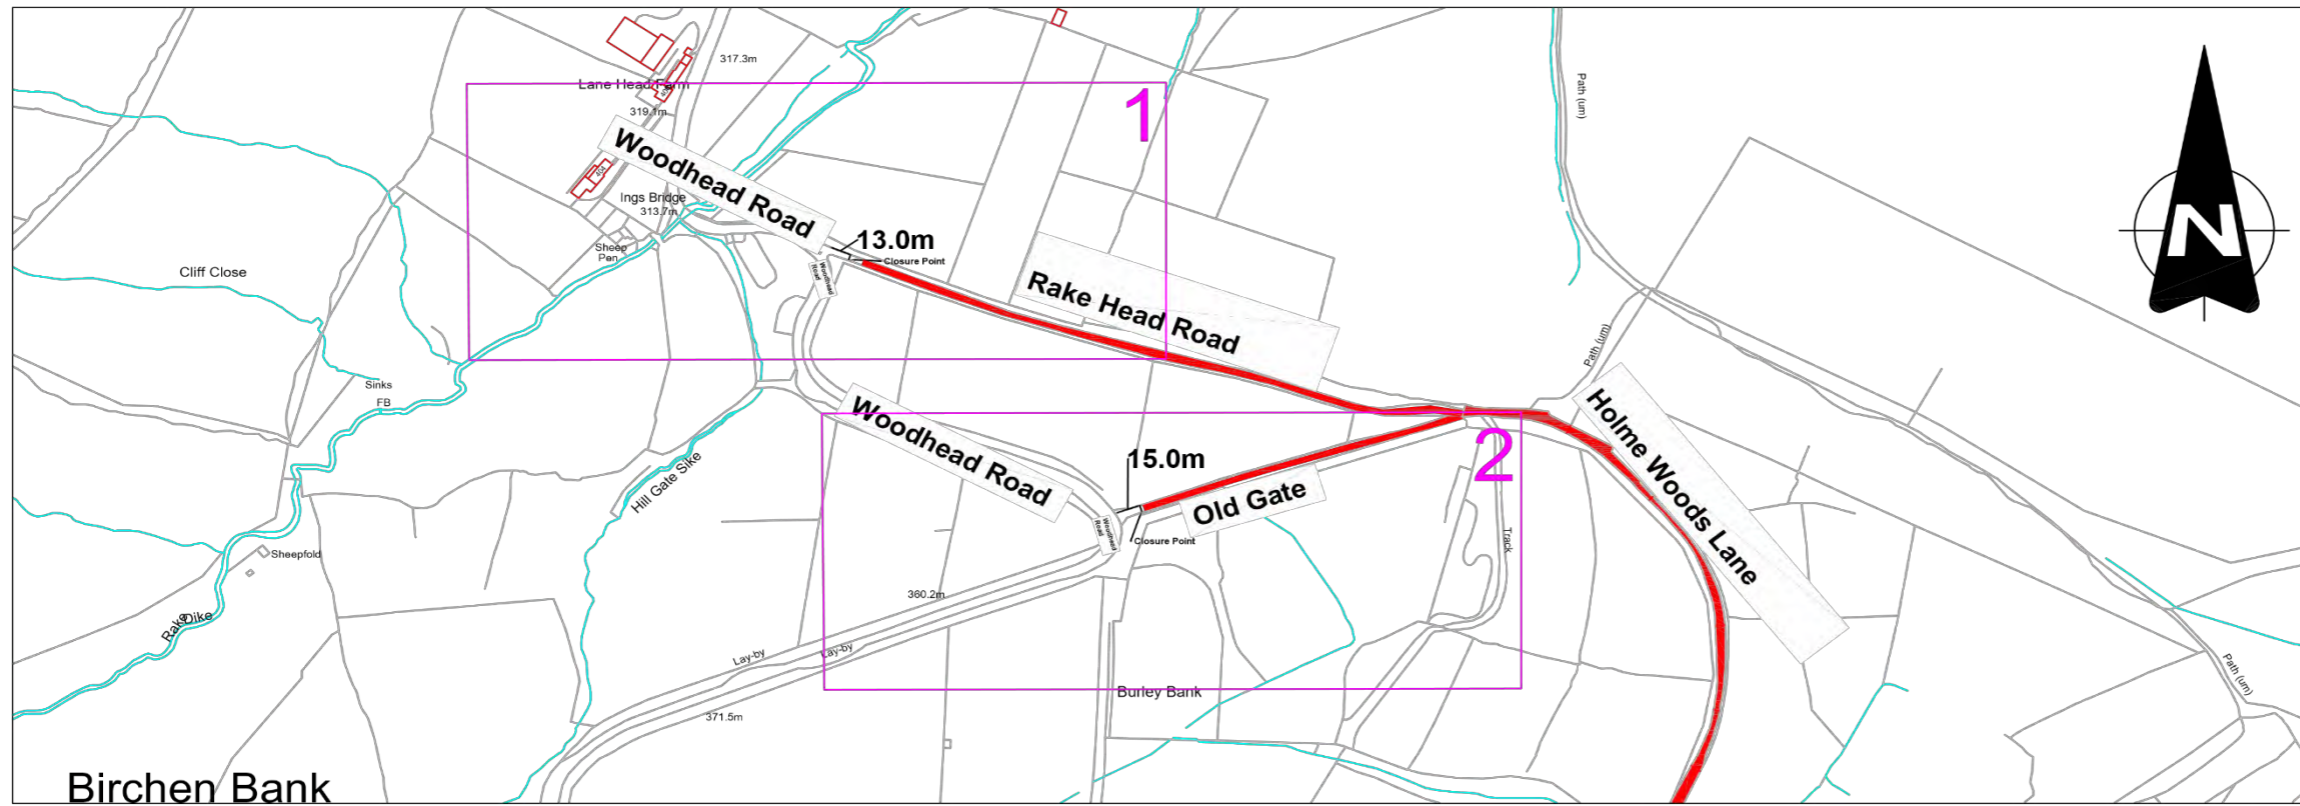

# Plan 2 Yateholme Gate

REF.	DATE	REVISIONS
 <b>Kirklees</b> COUNCIL		
Streetscene & Housing Flint Street, Fartown Huddersfield, HD1 6LG		
SECTION Safety		
DRAWN	JT	CHECKED PW
SCALE	PROJECT NO.	DATE
1:1000	Safety	June 24
PROJECT		
TRO'S Yateholme Gate Locations Rake Head Rd, Old Gate & Holme Woods Lane (start)		
TITLE		
Plan 2 - Yateholme		
DRAWING No.		
TF.18.200.344		