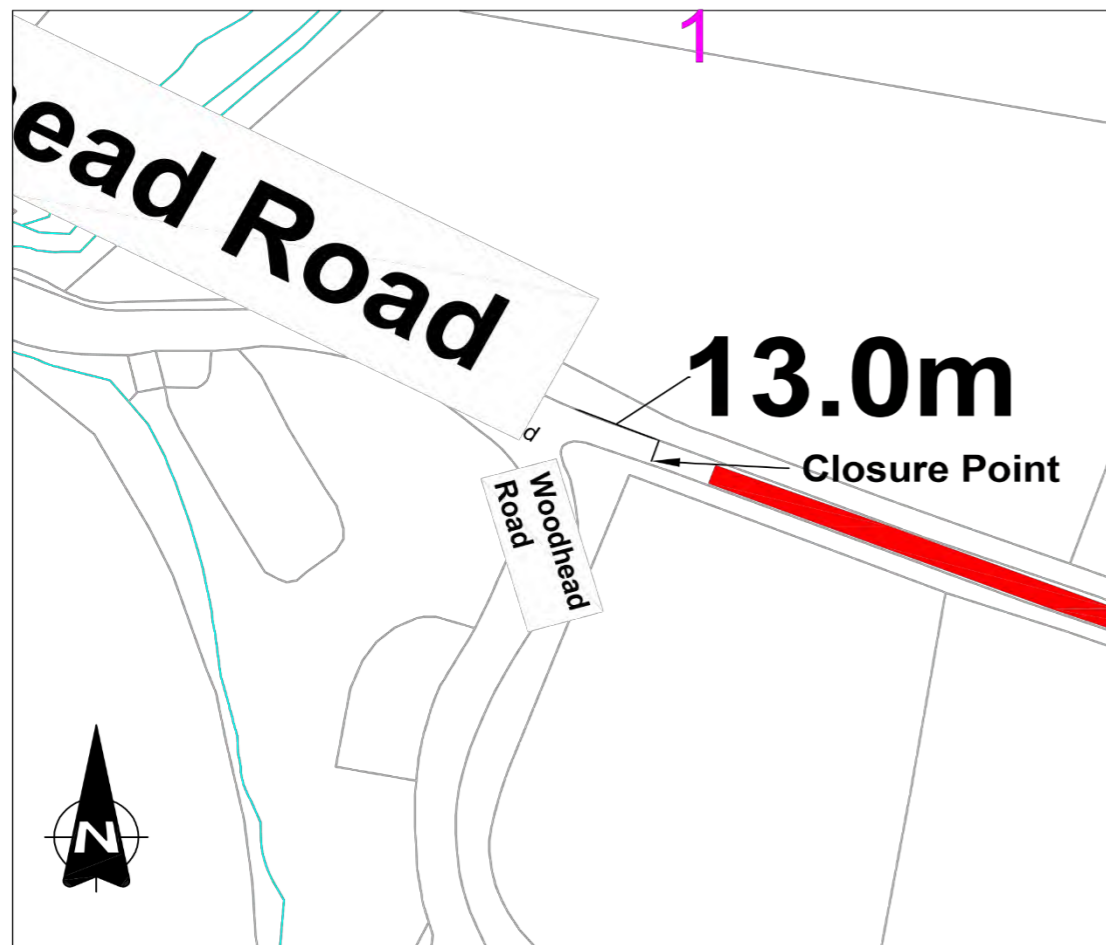

# Plan 2 Yateholme Gate

REF.	DATE	REVISIONS
 <b>Kirklees</b> COUNCIL		
Streetscene & Housing Flint Street, Fartown Huddersfield, HD1 6LG		
SECTION Safety		
DRAWN	JT	CHECKED PW
SCALE	PROJECT NO.	DATE
1:1000	Safety	June 24
PROJECT		
TRO'S Yateholme Gate Locations Rake Head Rd, Old Gate & Holme Woods Lane (start)		
TITLE		
Plan 2 - Yateholme		
DRAWING No.		
TF.18.200.344		