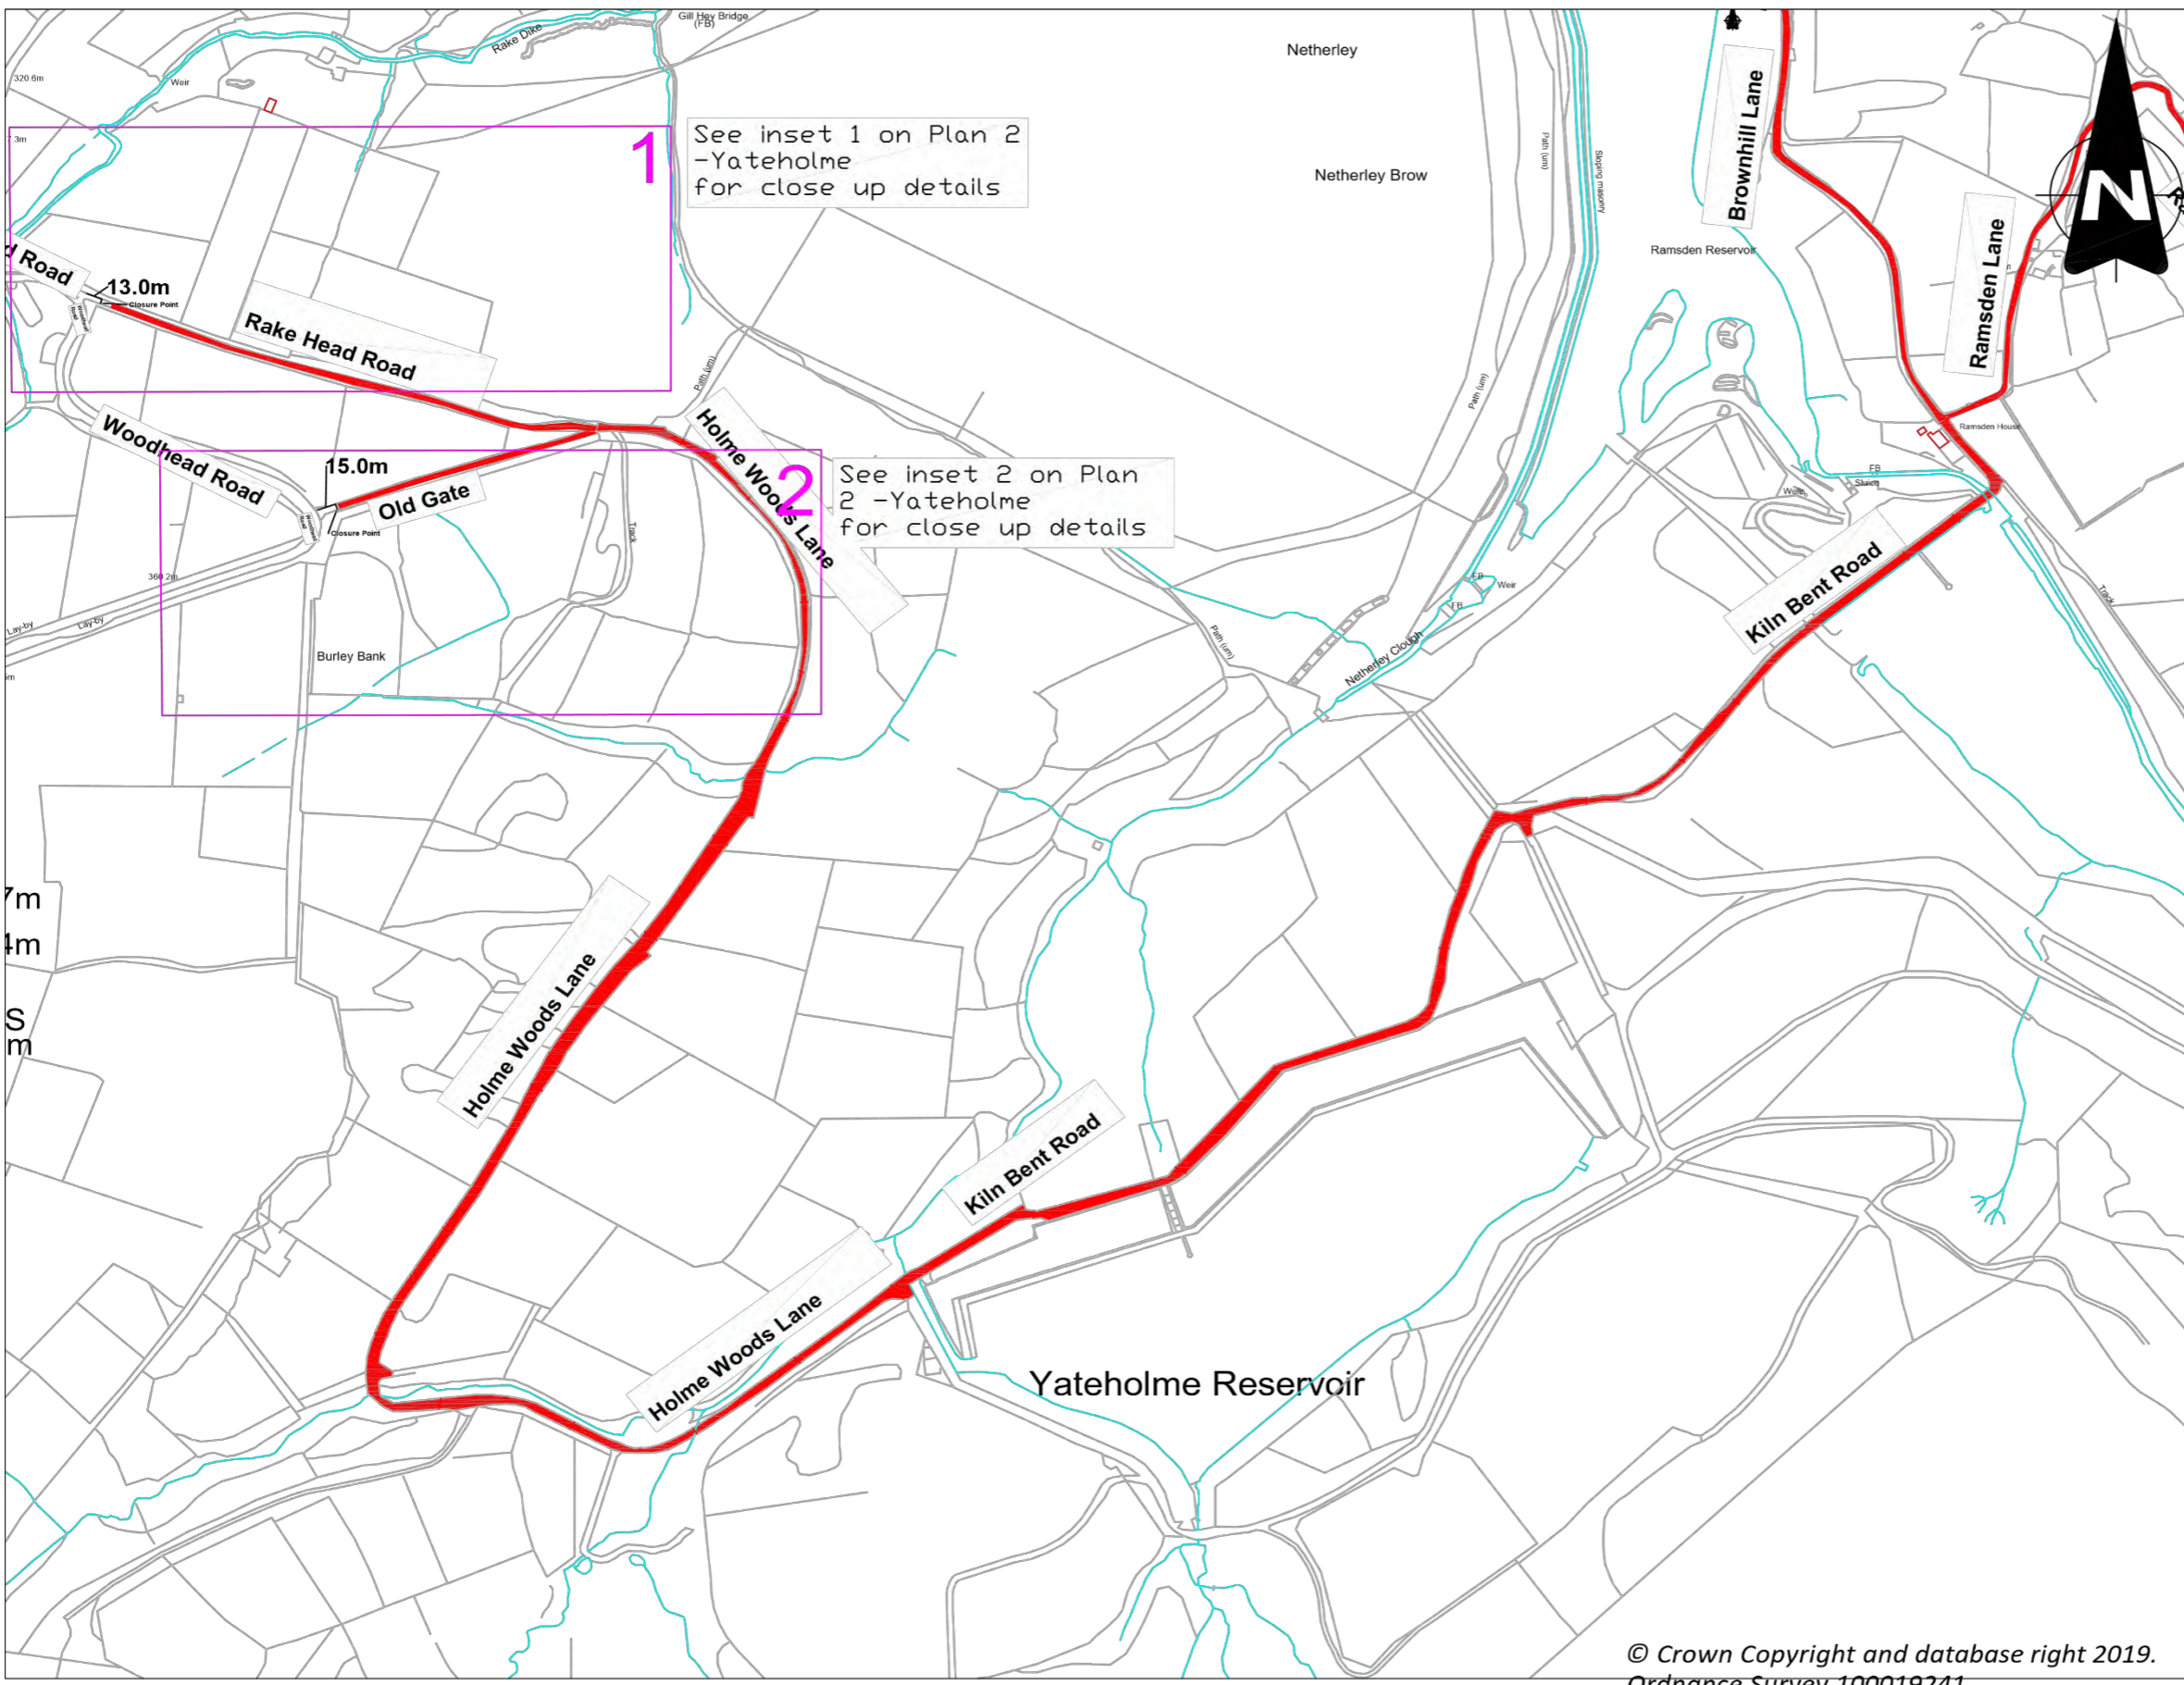

Plan 3 Yateholme Gate

REF.	DATE	REVISIONS
Streetscene & Housing Flint Street, Fartown Huddersfield, HD1 6LG		
SECTION	Safety	
DRAWN	JT	CHECKED PW
SCALE	PROJECT NO. Safety	DATE June 24
PROJECT		
TRO'S Yateholme Gate Locations		
TITLE		
Plan 3 - Yateholme		
DRAWING No. TF.18.200.345		

© Crown Copyright and database right 2019.
 Ordnance Survey 100019241