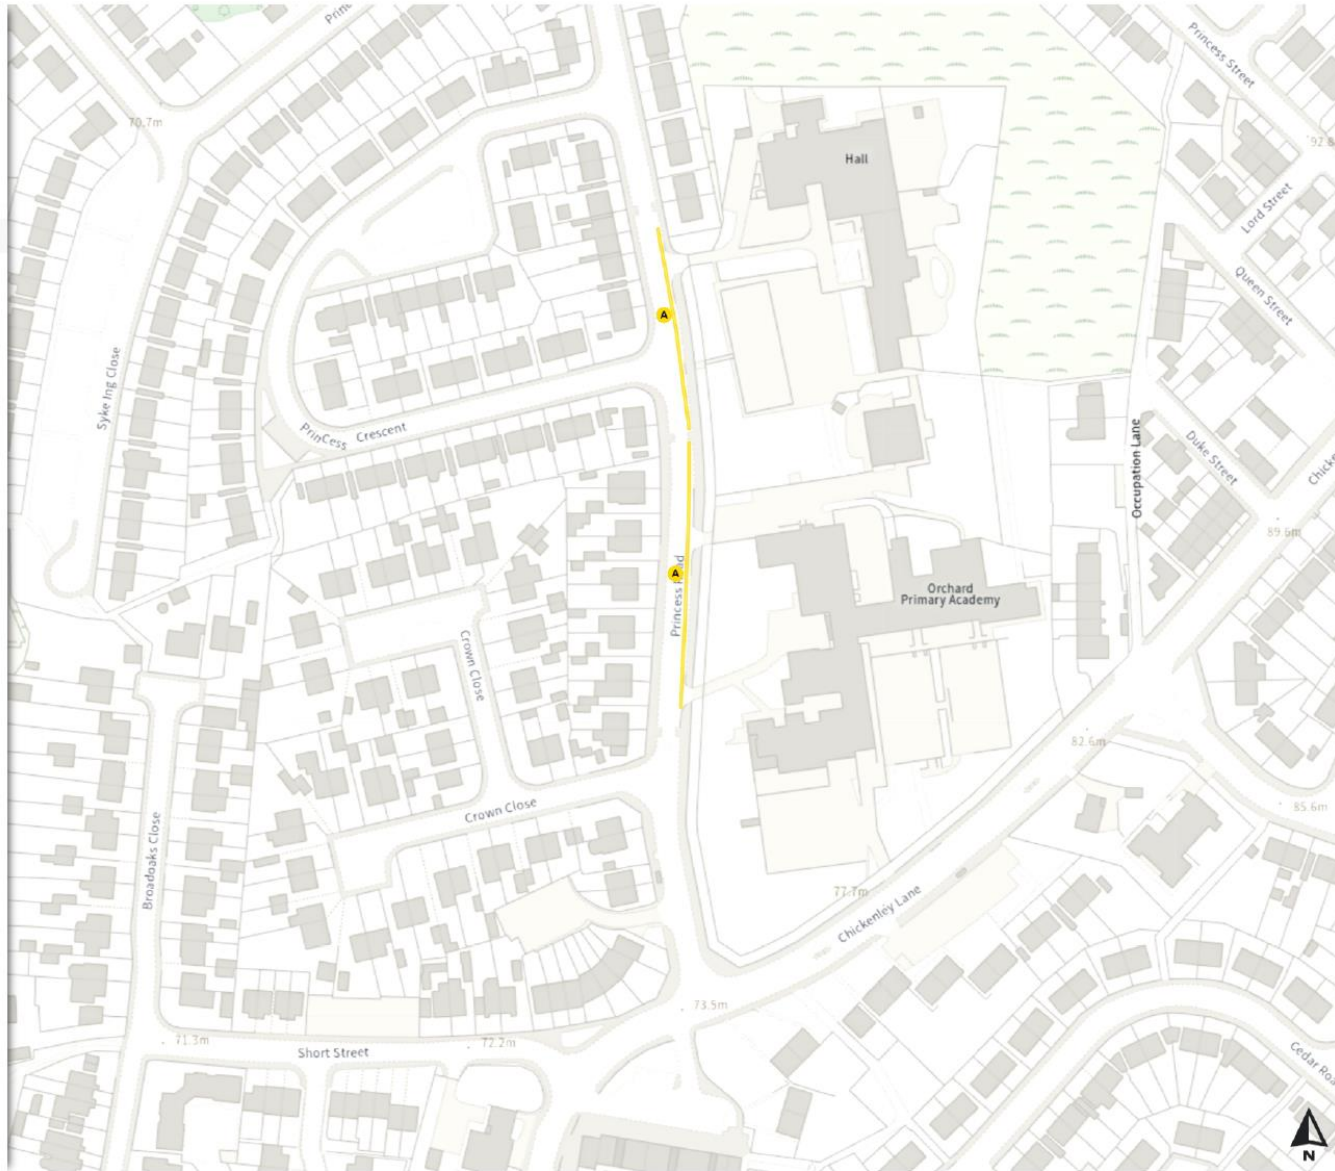

Amendment Order No 8 2024 Kirklees North

Map 8 of 10

Added

- Prohibition of stopping on school entrance markings
- Mon-Fri 08:00-09:30 14:30-16:00

0 20 40 60m

Scale: 1:1250