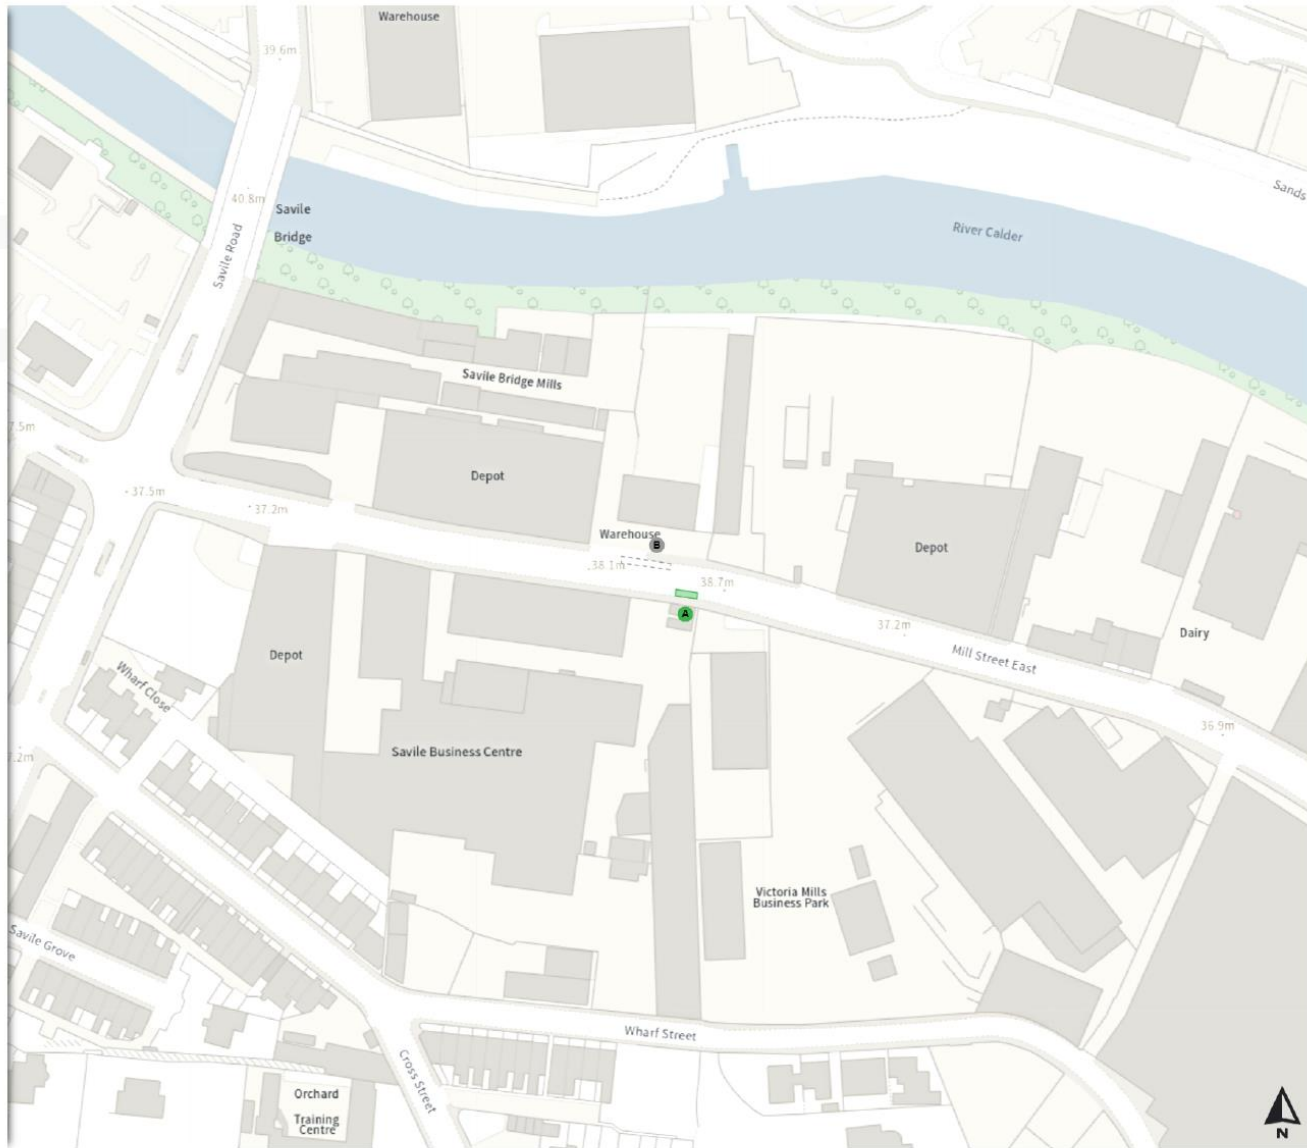

Amendment Order No 8 2024 Kirklees North

Map 9 of 10

Added

- Free parking place
- Mon-Sat 06:00-14:00 ⌚ 15m ⌚ 1h

Removed

- Goods vehicles loading place
- Mon-Sat 08:00-18:00

Scale: 1:1250