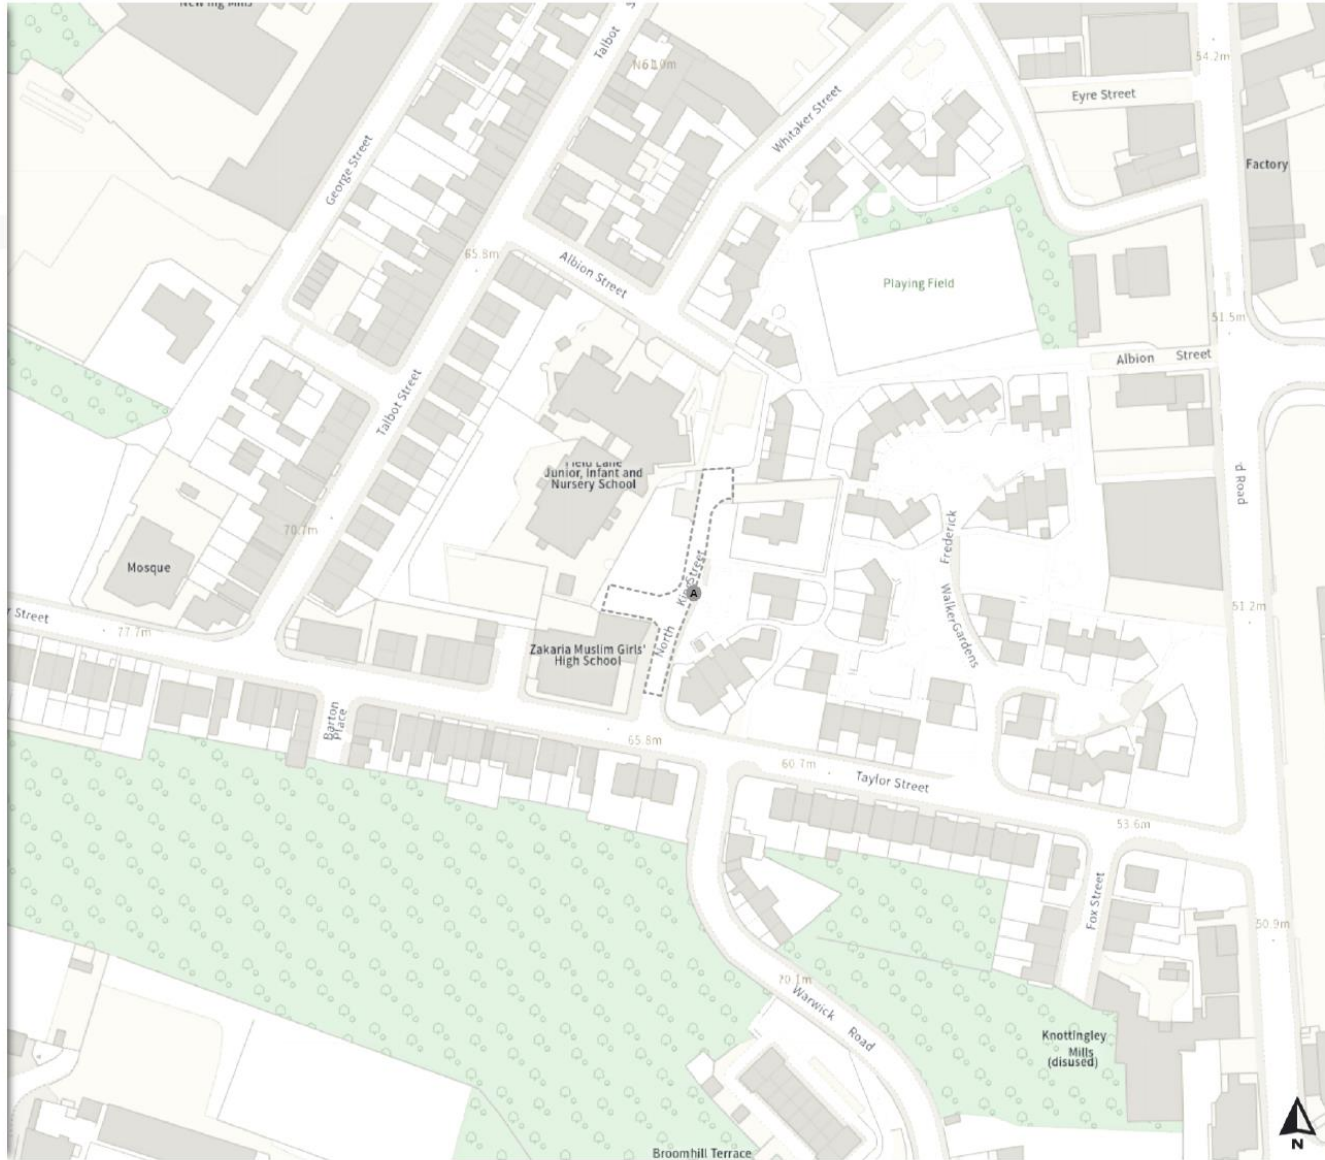

Amendment Order No 8 2024 Kirklees North

Map 5 of 10

Removed

- Permit Parking Area (Permit Holders Only)
- At all times

Scale: 1:1250