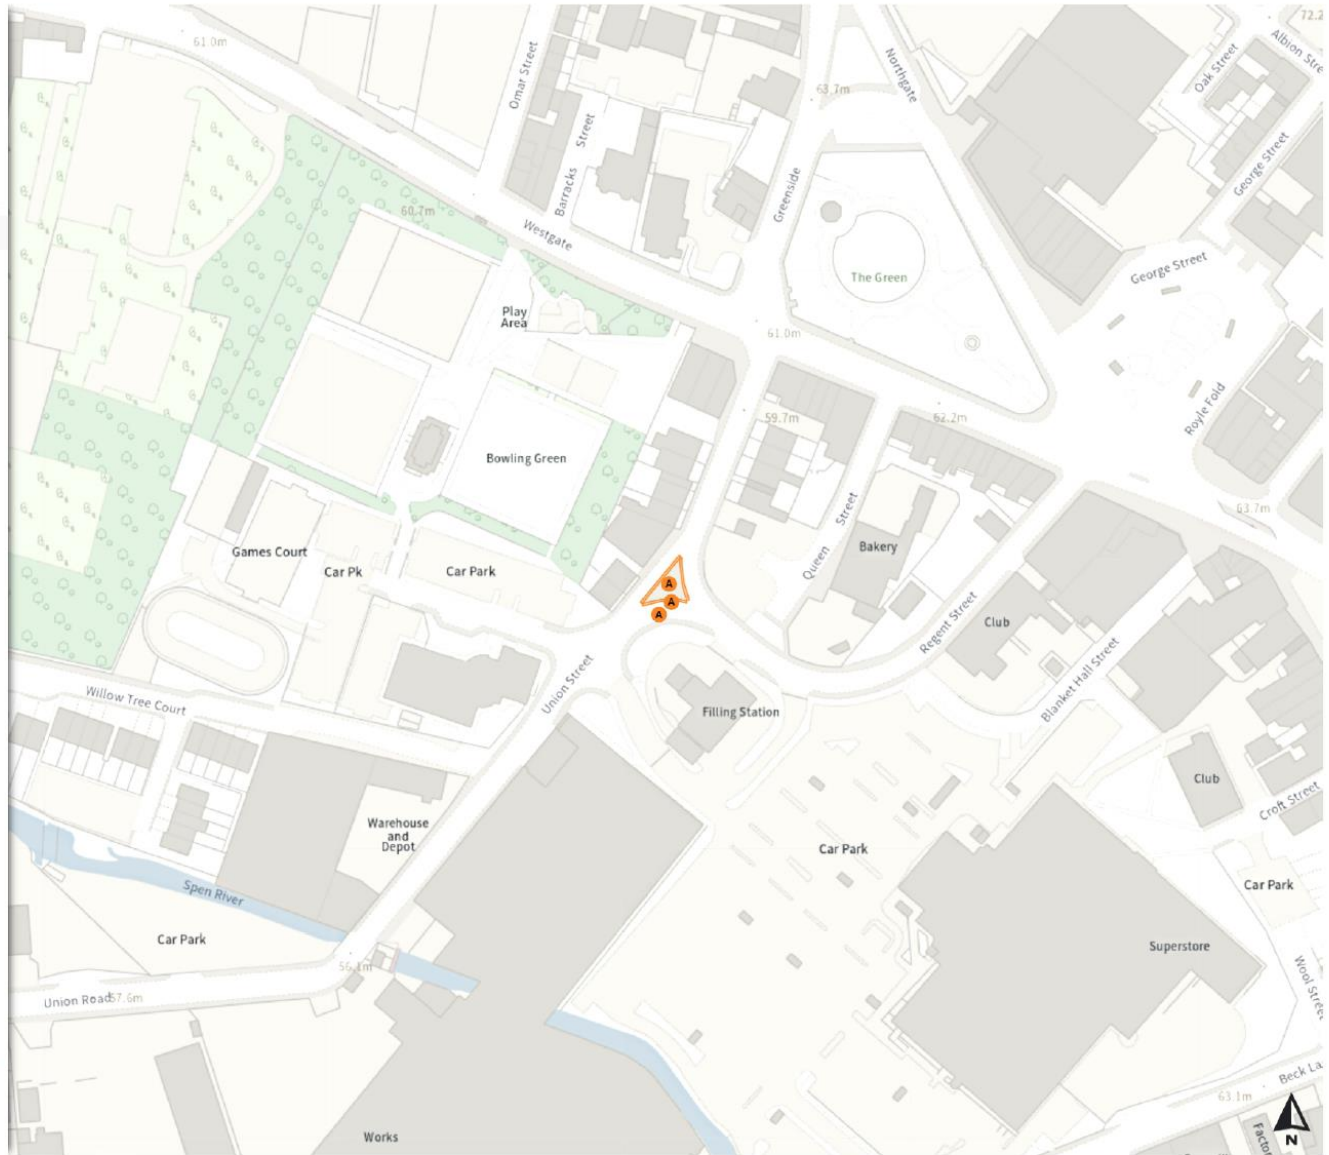

Amendment Order No 8 2024 Kirklees North

Map 4 of 10

Added

- No waiting at any time
- At all times

0 20 40 60m

Scale: 1:1250