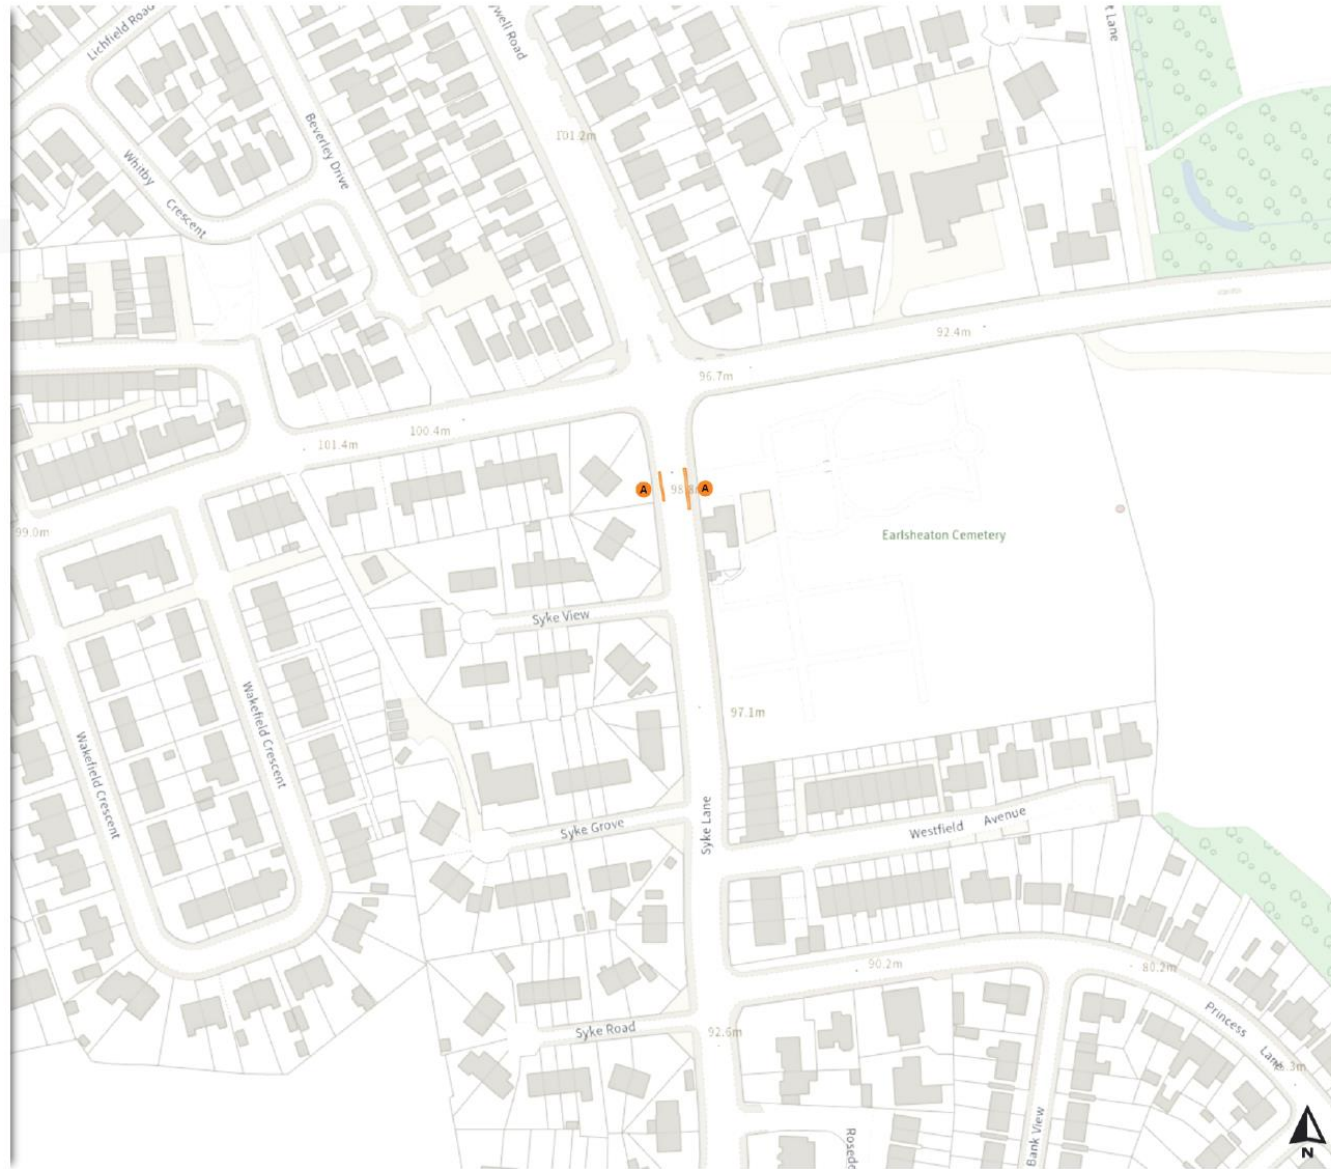

Amendment Order No 8 2024 Kirklees North

Map 7 of 10

Added

- No waiting at any time
- At all times

0 20 40 60m

Scale: 1:1250