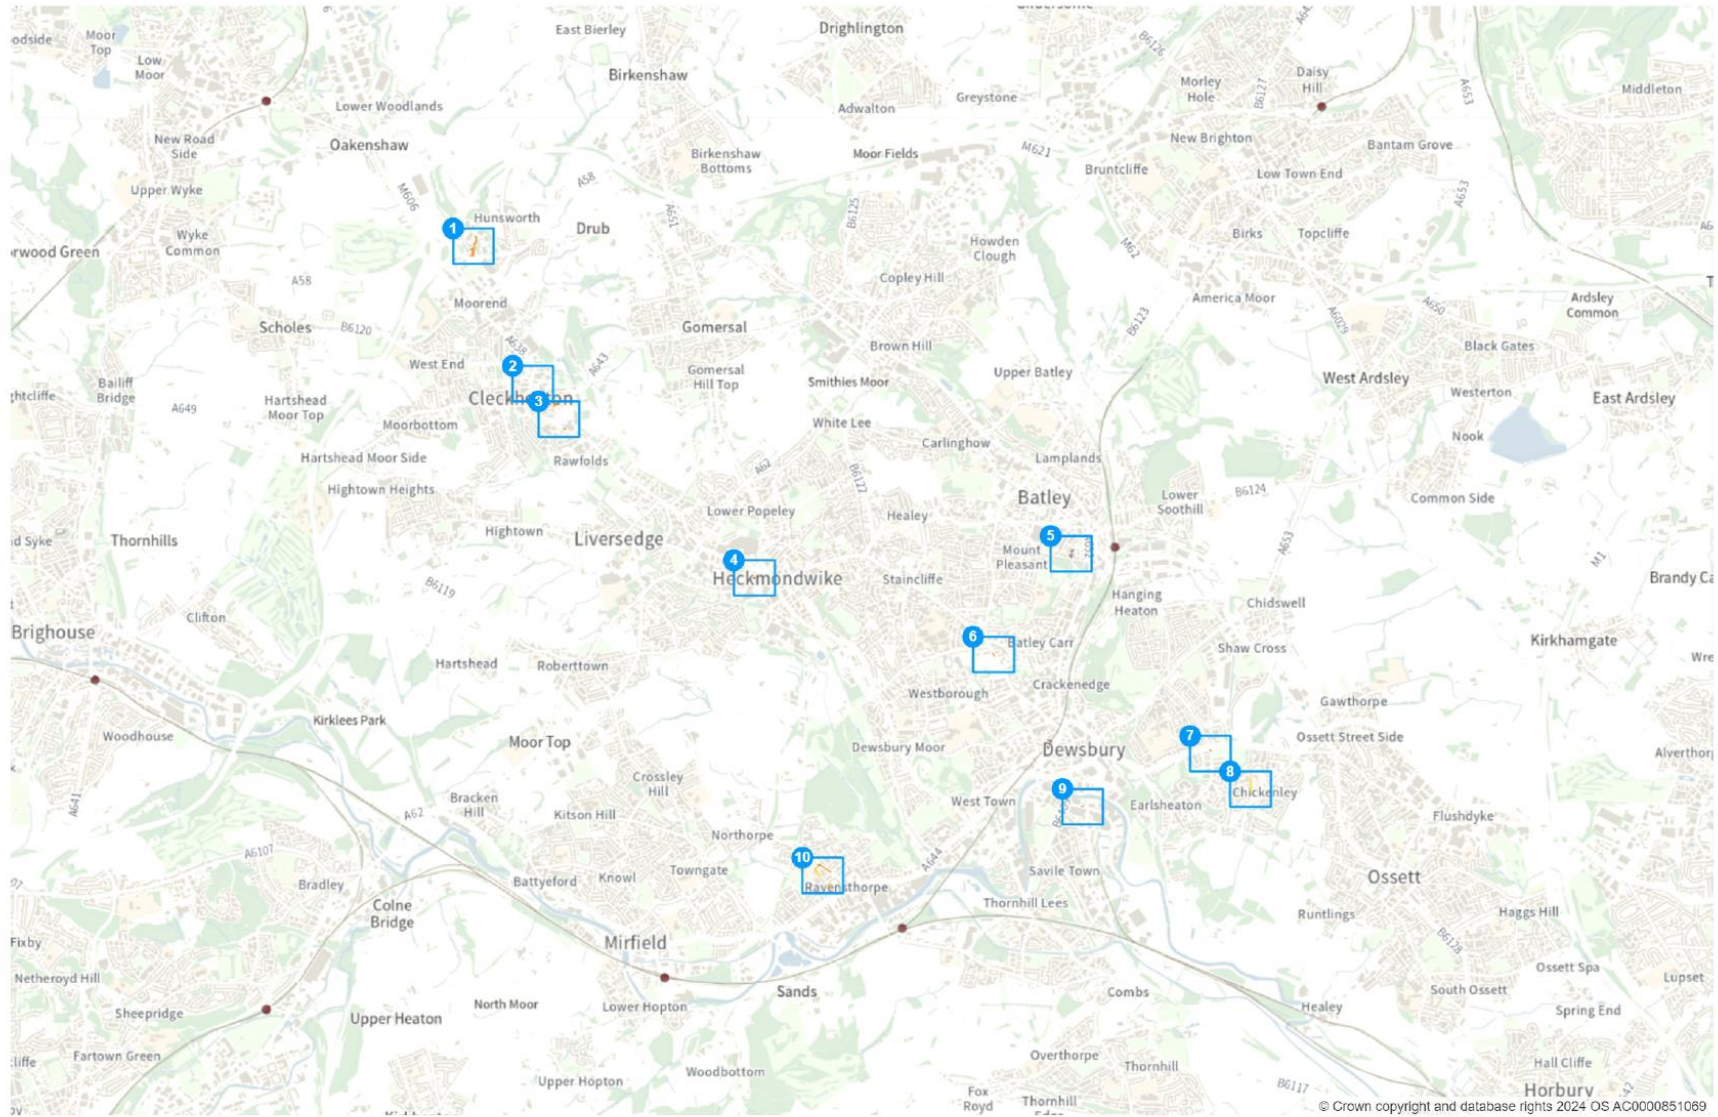

# Map Schedules

Kirklees: Amendment Order No 8 2024 Kirklees North

10 Maps

## Map page indicator

Shows current map number against total and indicates if the legend is split over multiple pages eg. 2a, 2b, 2c