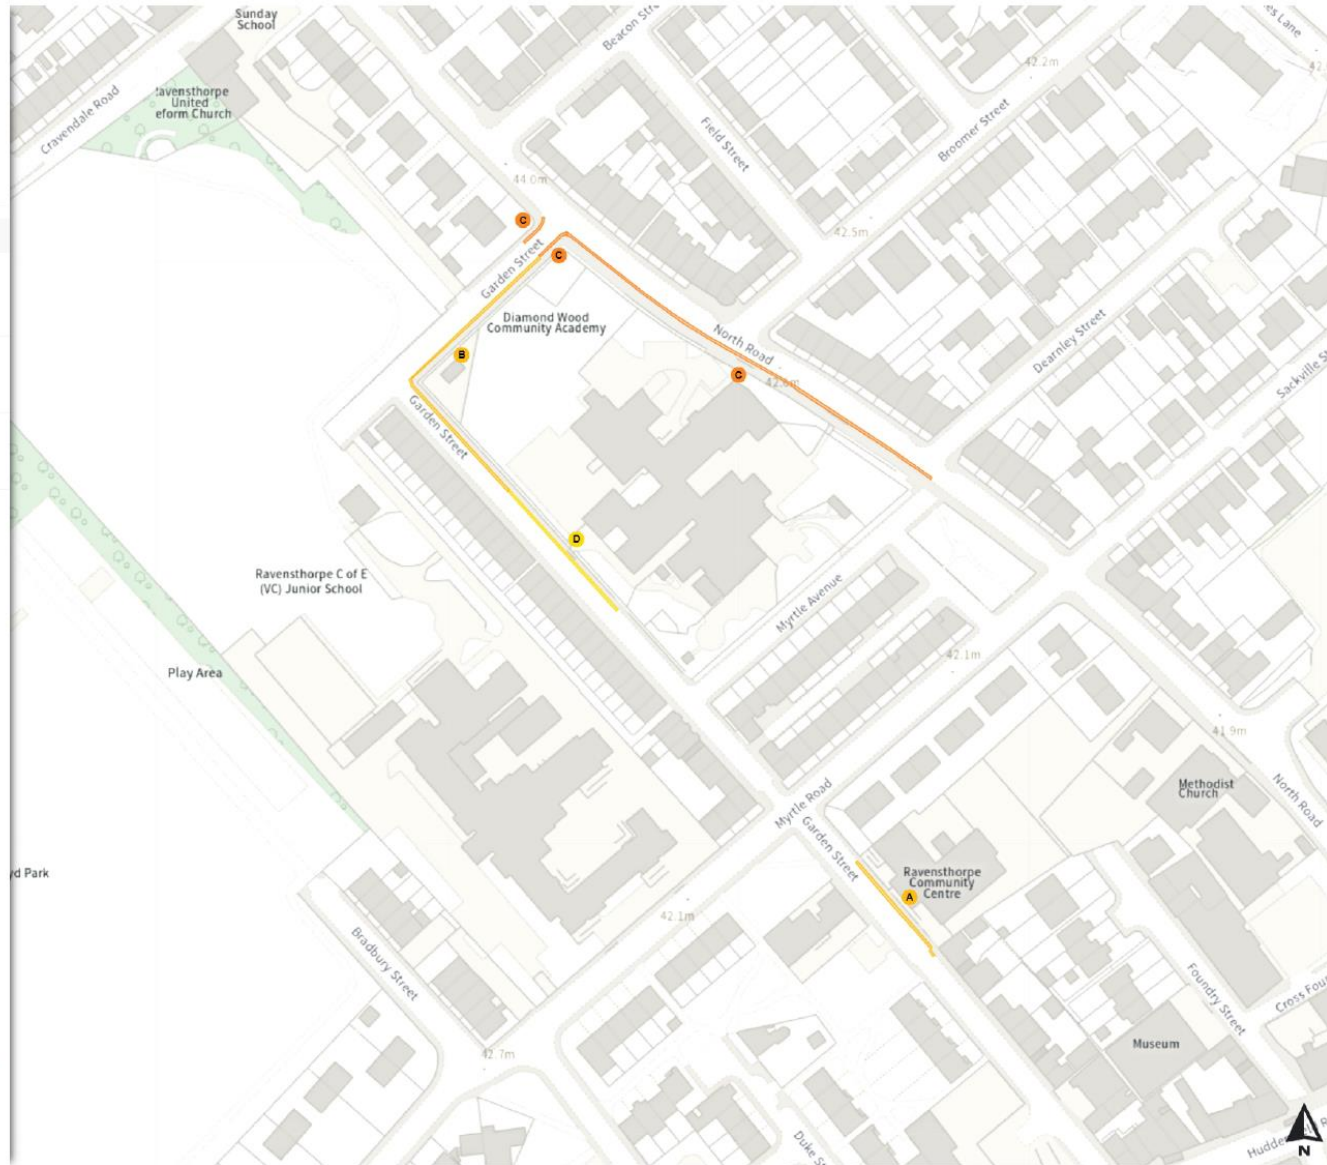

Amendment Order No 8 2024 Kirklees North

Map 10 of 10

Added

- No waiting
   Mon-Fri 08:30-09:30 15:00-16:00
- No waiting
   Mon-Fri 08:00-09:30 14:30-16:00
- No waiting at any time
   At all times
- Prohibition of stopping on school entrance markings
   Mon-Fri 08:00-09:30 14:30-16:00

0 20 40 60m

Scale: 1:1250