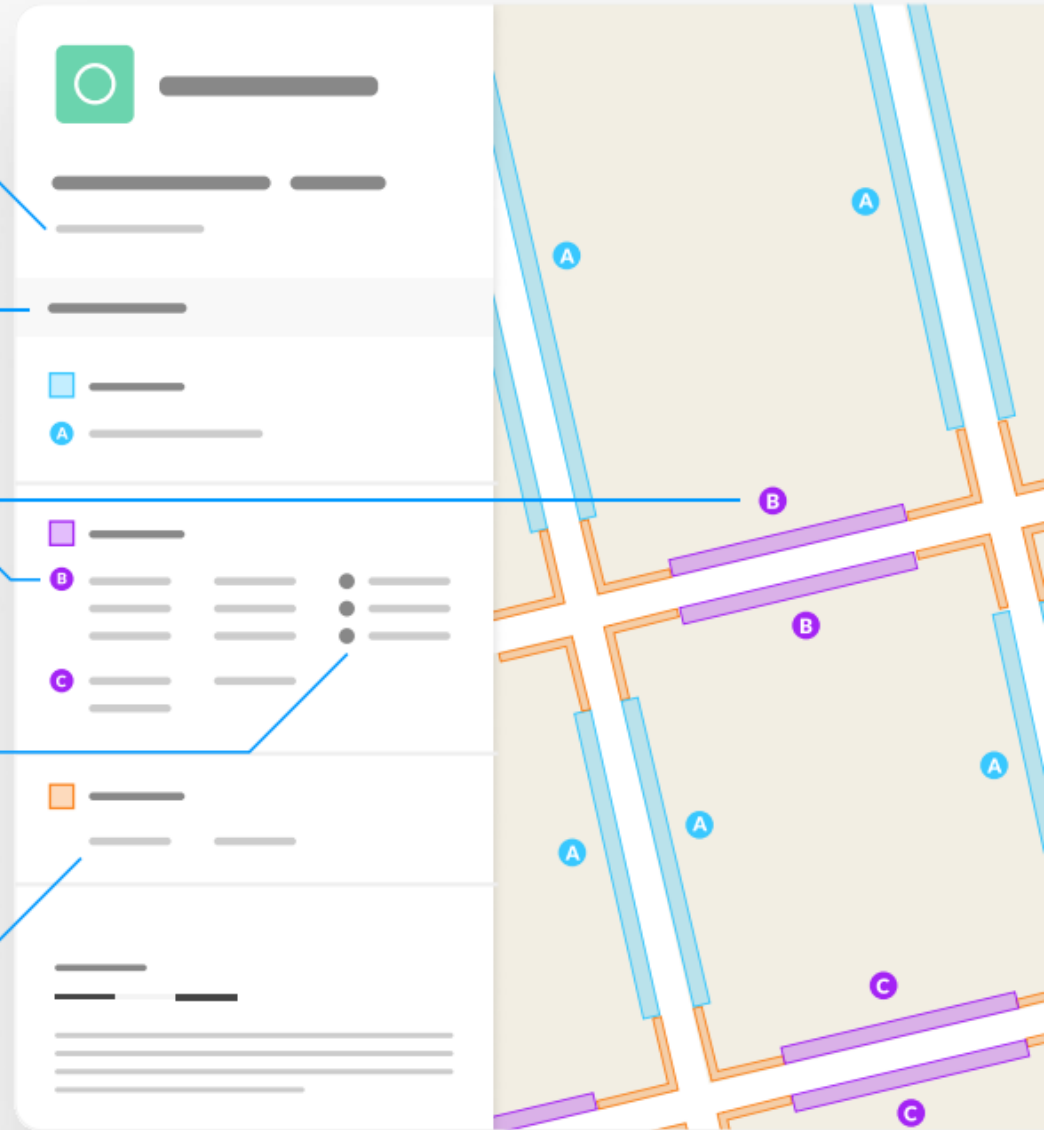

Static Order Guide

Map page indicator

Shows current map number against total and indicates if the legend is split over multiple pages eg. 2a, 2b, 2c

Change type

Indicates whether restrictions have been Added, Modified or Removed

Coloured spots

Restrictions with different attributes are marked with a lettered spot

Restriction icons

⊕ Min stay   ⊕ Max stay   ⊖ No return   ⌚ Tariff hours
📅 Up to   🛢 Fuel surcharge   📅 Event day   ⓘ Emissions pricing

Restriction durations

Where no months or days are specified, restrictions apply all year and all week