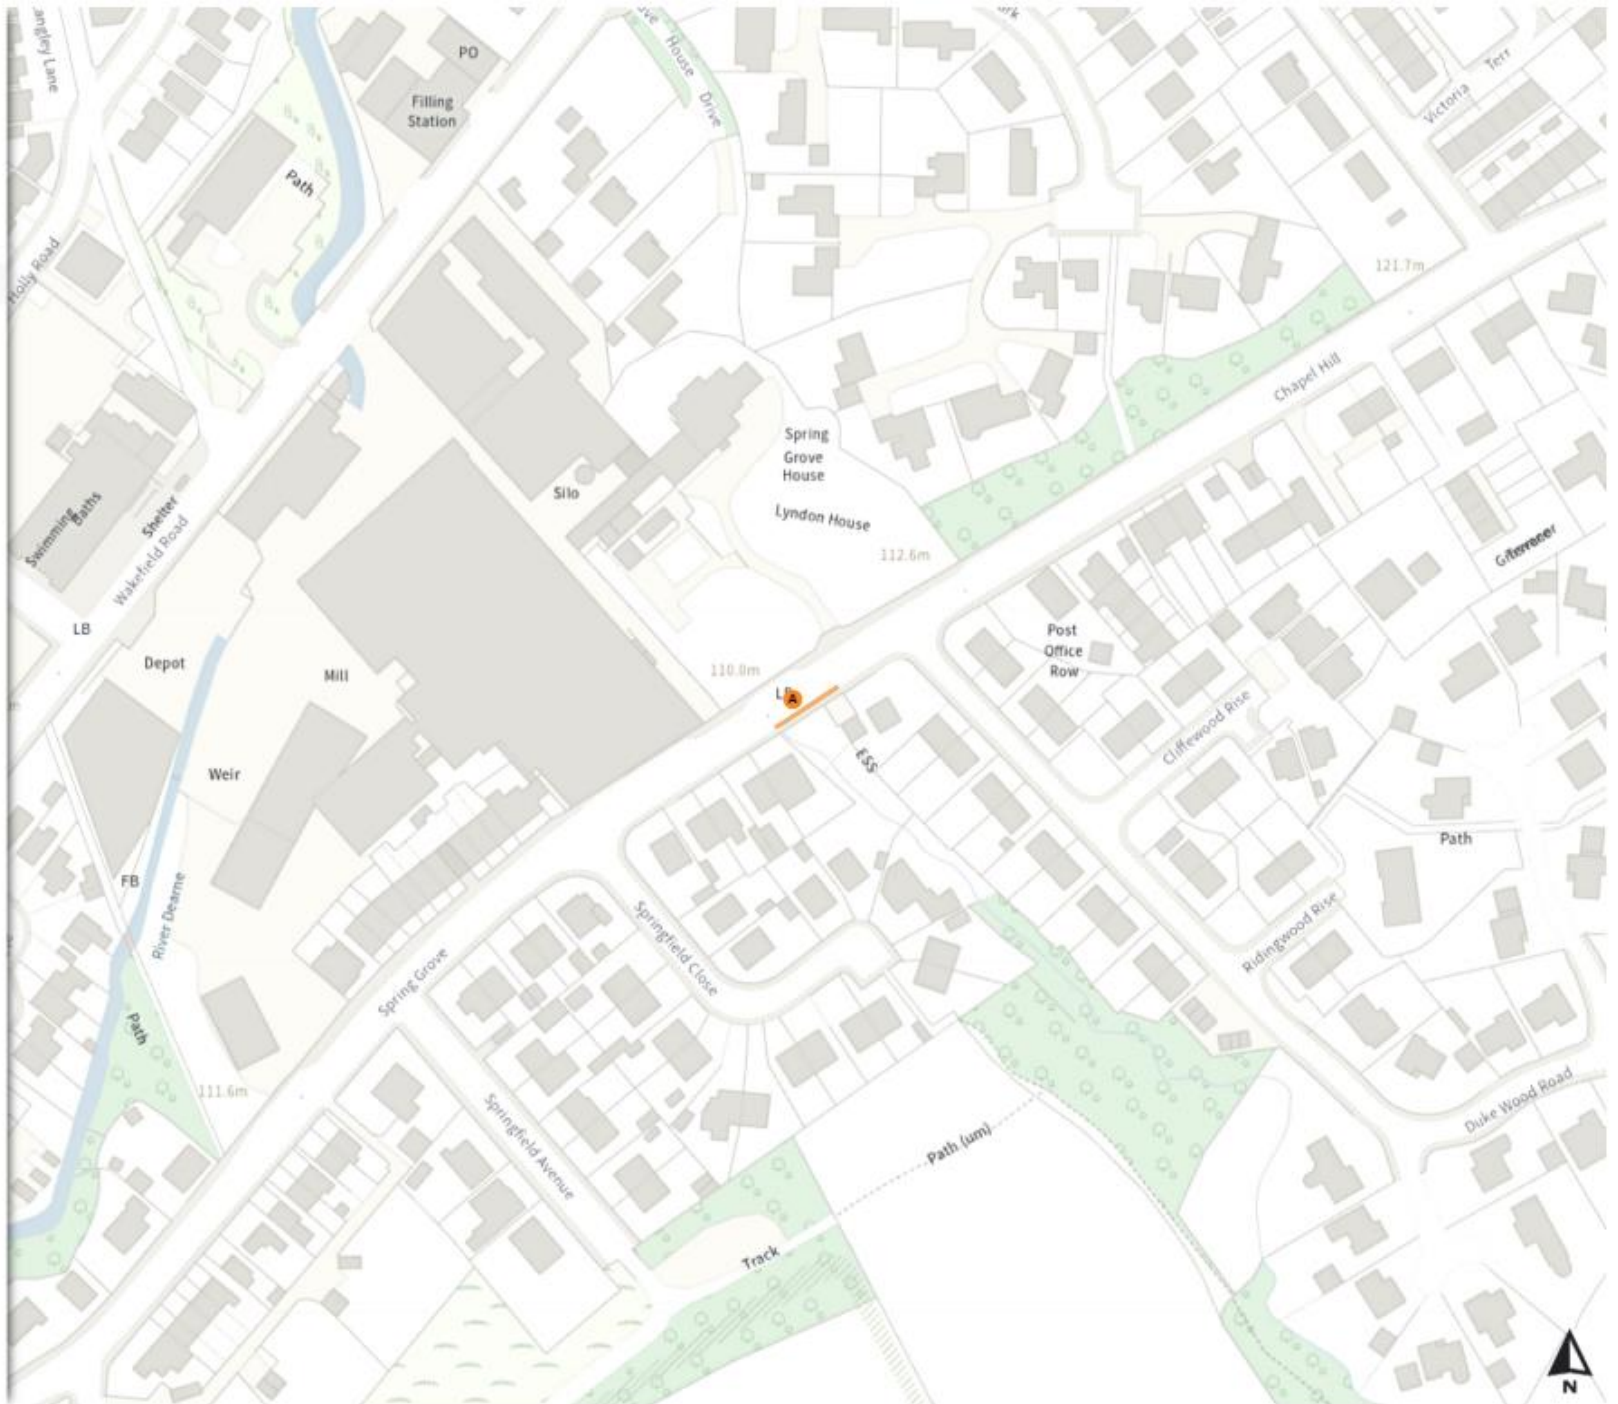

## Map page indicator

Shows current map number against total and indicates if the legend is split over multiple pages eg. 2a, 2b, 2c

## Added

- No waiting at any time
- At all times

0 20 40 60m

Scale: 1:1250

North-West: 425148.628, 410880.602  
South-East: 425564.398, 410521.505