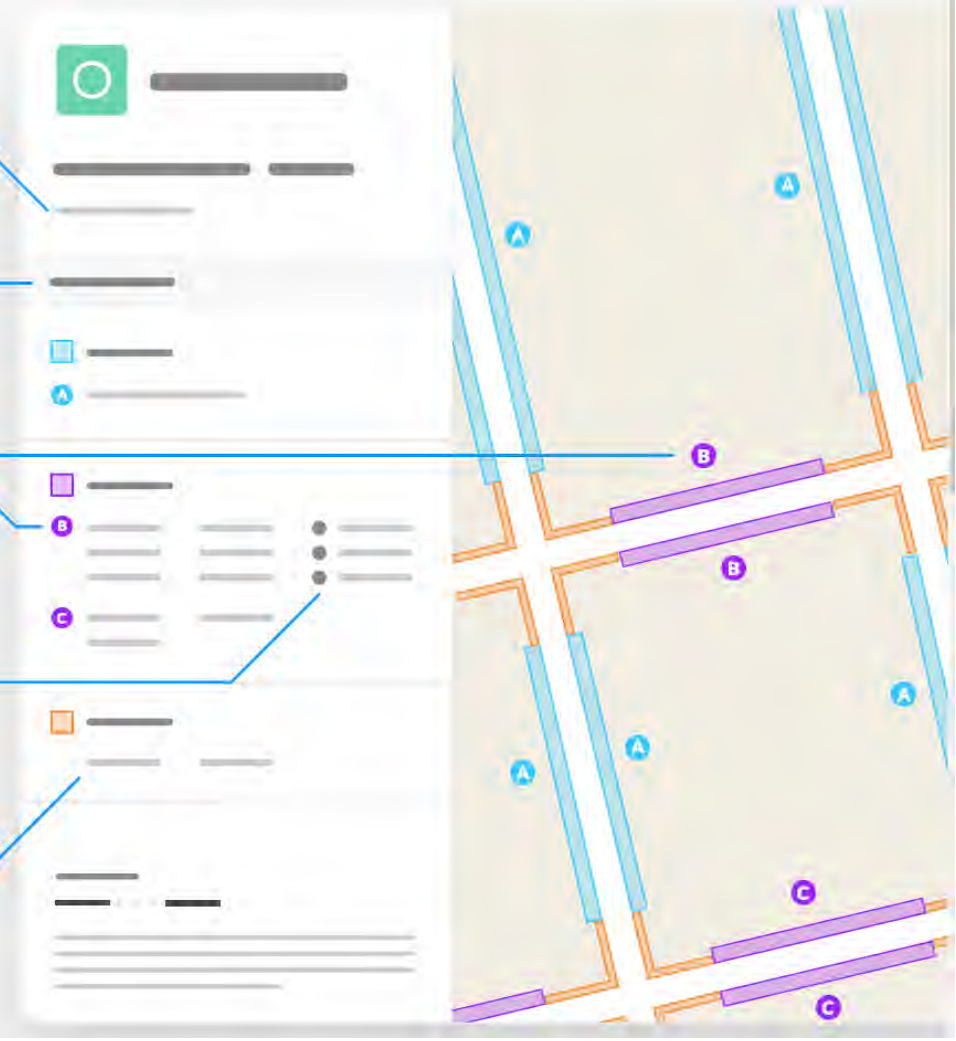

Static Order Guide

Map page indicator

Shows current map number against total and indicates if the legend is split over multiple pages eg. 2a, 2b, 2c

Change type

Indicates whether restrictions have been Added, Modified or Removed

Coloured spots

Restrictions with the same attributes are marked with a lettered spot

Restriction icons

- ⌚ Min stay
- ⌚ Max stay
- 🚫 No return
- 🕒 Tariff hours
- 📄 Up to
- ⛽ Fuel surcharge
- 📅 Event day
- 🔌 Emissions pricing

Restriction durations

Where no months or days are specified, restrictions apply all year and all week

Amd No 4 2024 Whitehall Rd West Birkenshaw

Map 1 of 1

Added

-  No waiting at any time
-  At all times

0 20 40 60m

Scale: 1:1250

North-West: 419831.923, 427850.663
South-East: 420245.795, 427492.399

© Crown copyright and database rights 2024 Ordnance Survey.
You are not permitted to copy, sub-license, distribute or sell any of this
data to third parties in any form. Licence number ACC000851069