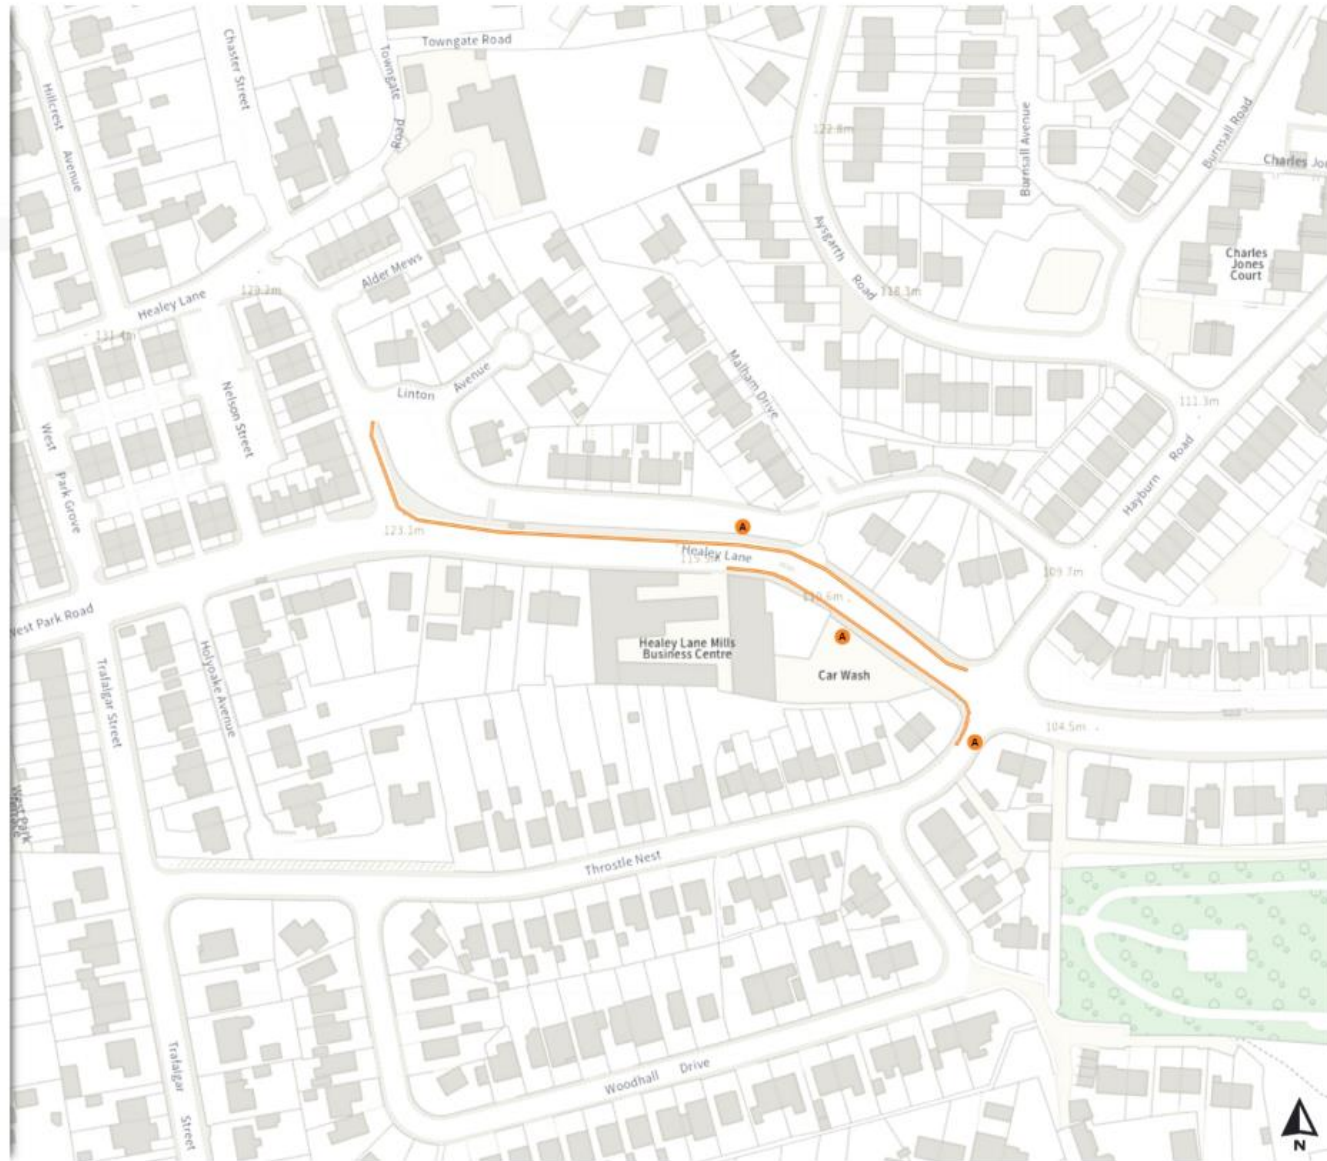

Amd No 11 2024 Healey Lane Throstle Nest Batley

Map 1 of 1

Added

- No waiting at any time
- At all times

0 20 40 60m

Scale: 1:1250