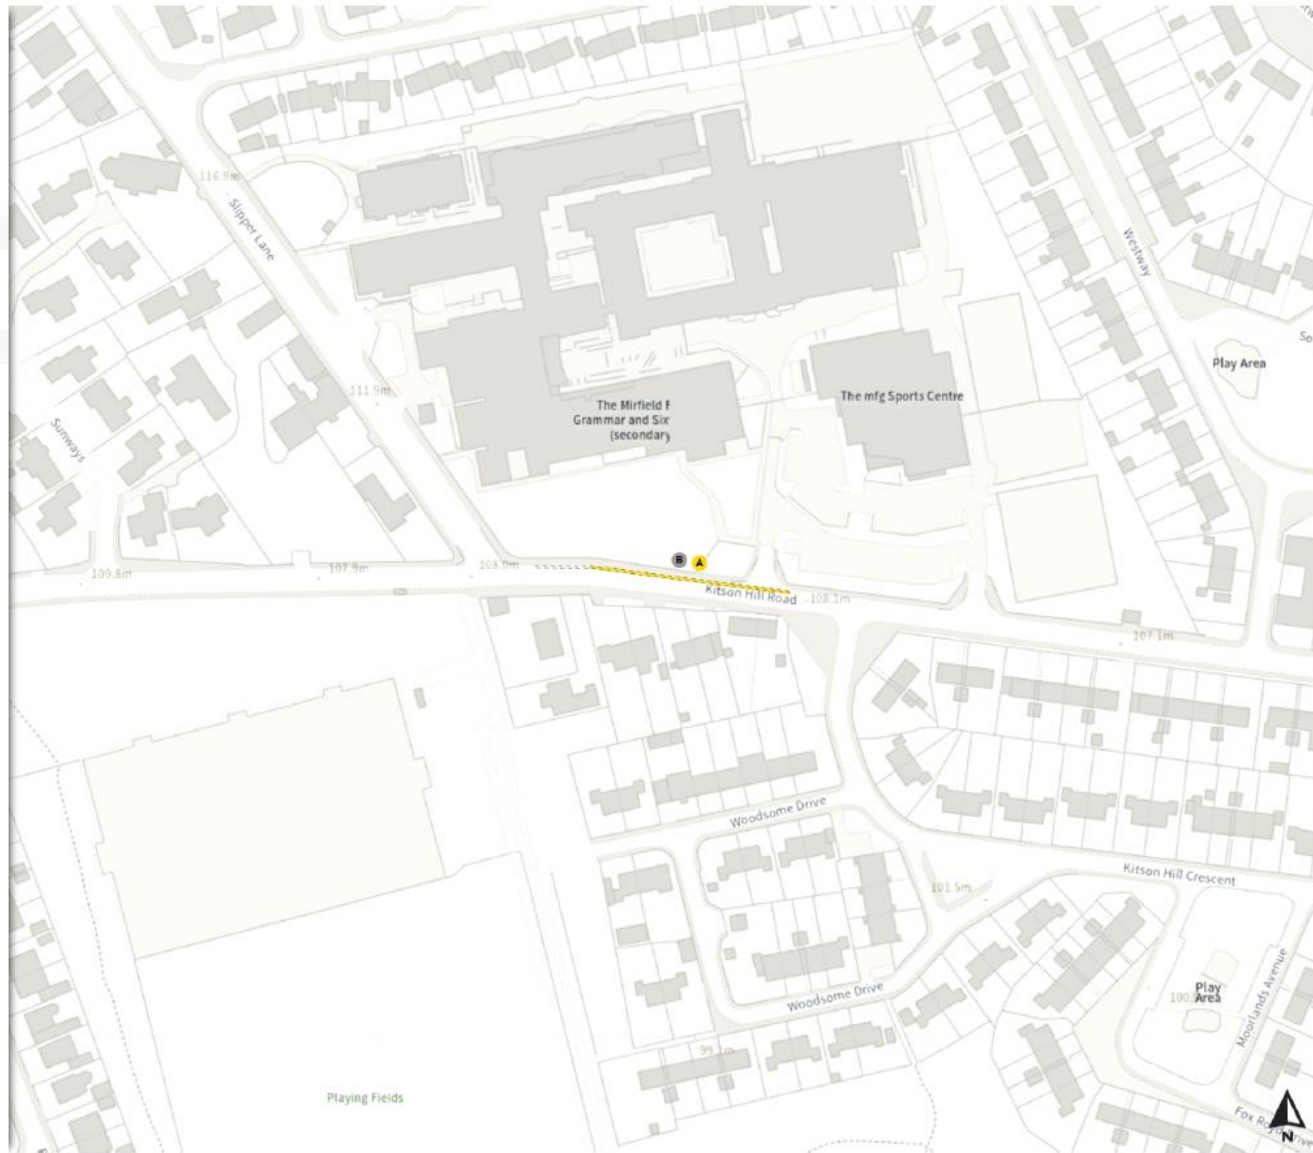

Amendment No 10 2024 - Kitson Hill Road Mirfield

Map 1 of 1

Added

- Prohibition of stopping on school entrance markings
- Mon-Fri 08:00-09:30 14:30-16:00

Removed

- Prohibition of stopping on school entrance markings
- Mon-Fri 08:00-09:30 14:30-16:00

0 20 40 60m

Scale: 1:1250