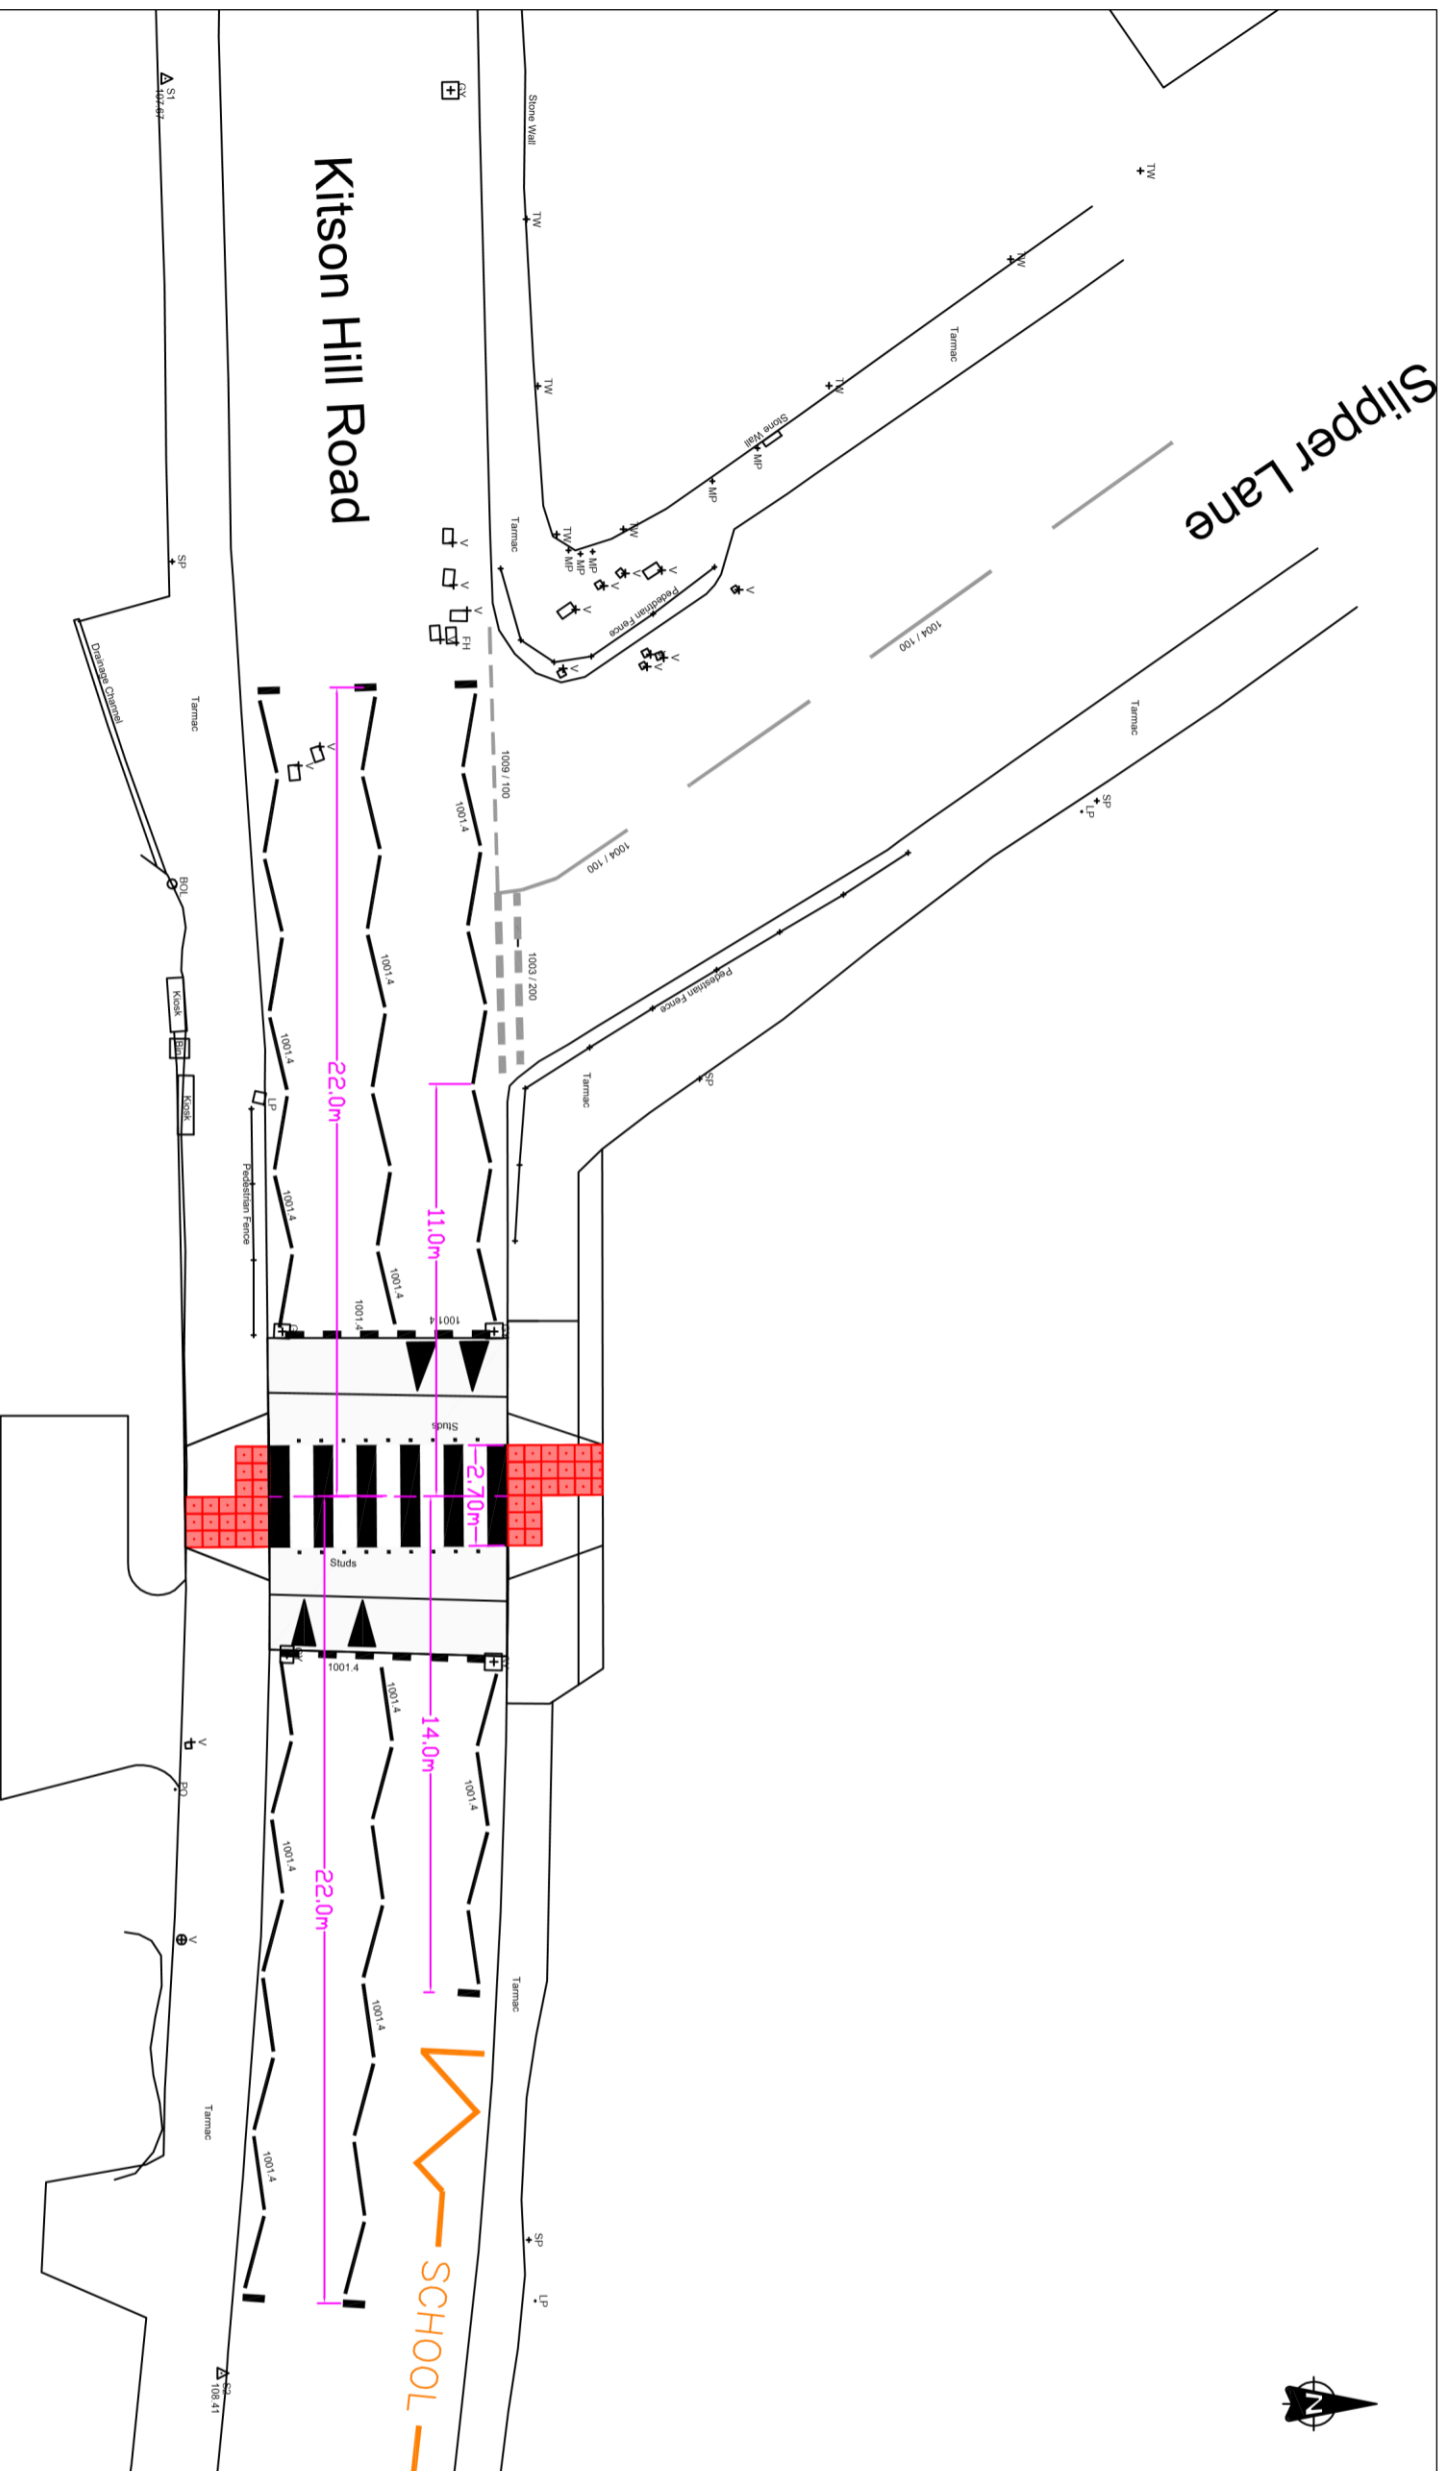

KEY

Streetscene & Housing
Flint Street, Fartown
Huddersfield, HD1 6LG

SECTION Highway Safety

DRAWN NCT CHECKED RH

SCALE NTS PROJECT NO. 25/66559 DATE APR 24

PROJECT Kitson Hill Road
 Mirfield

TITLE
 Community Project Scheme
 Proposed Zebra Crossing
 TRO PLAN

@ Crown Copyright and database right 2019.
 Ordnance Survey 100019241

DRAWING No. 25-66559-KHR-TRO
 CAD No. REV-1

REF. DATE REVISIONS