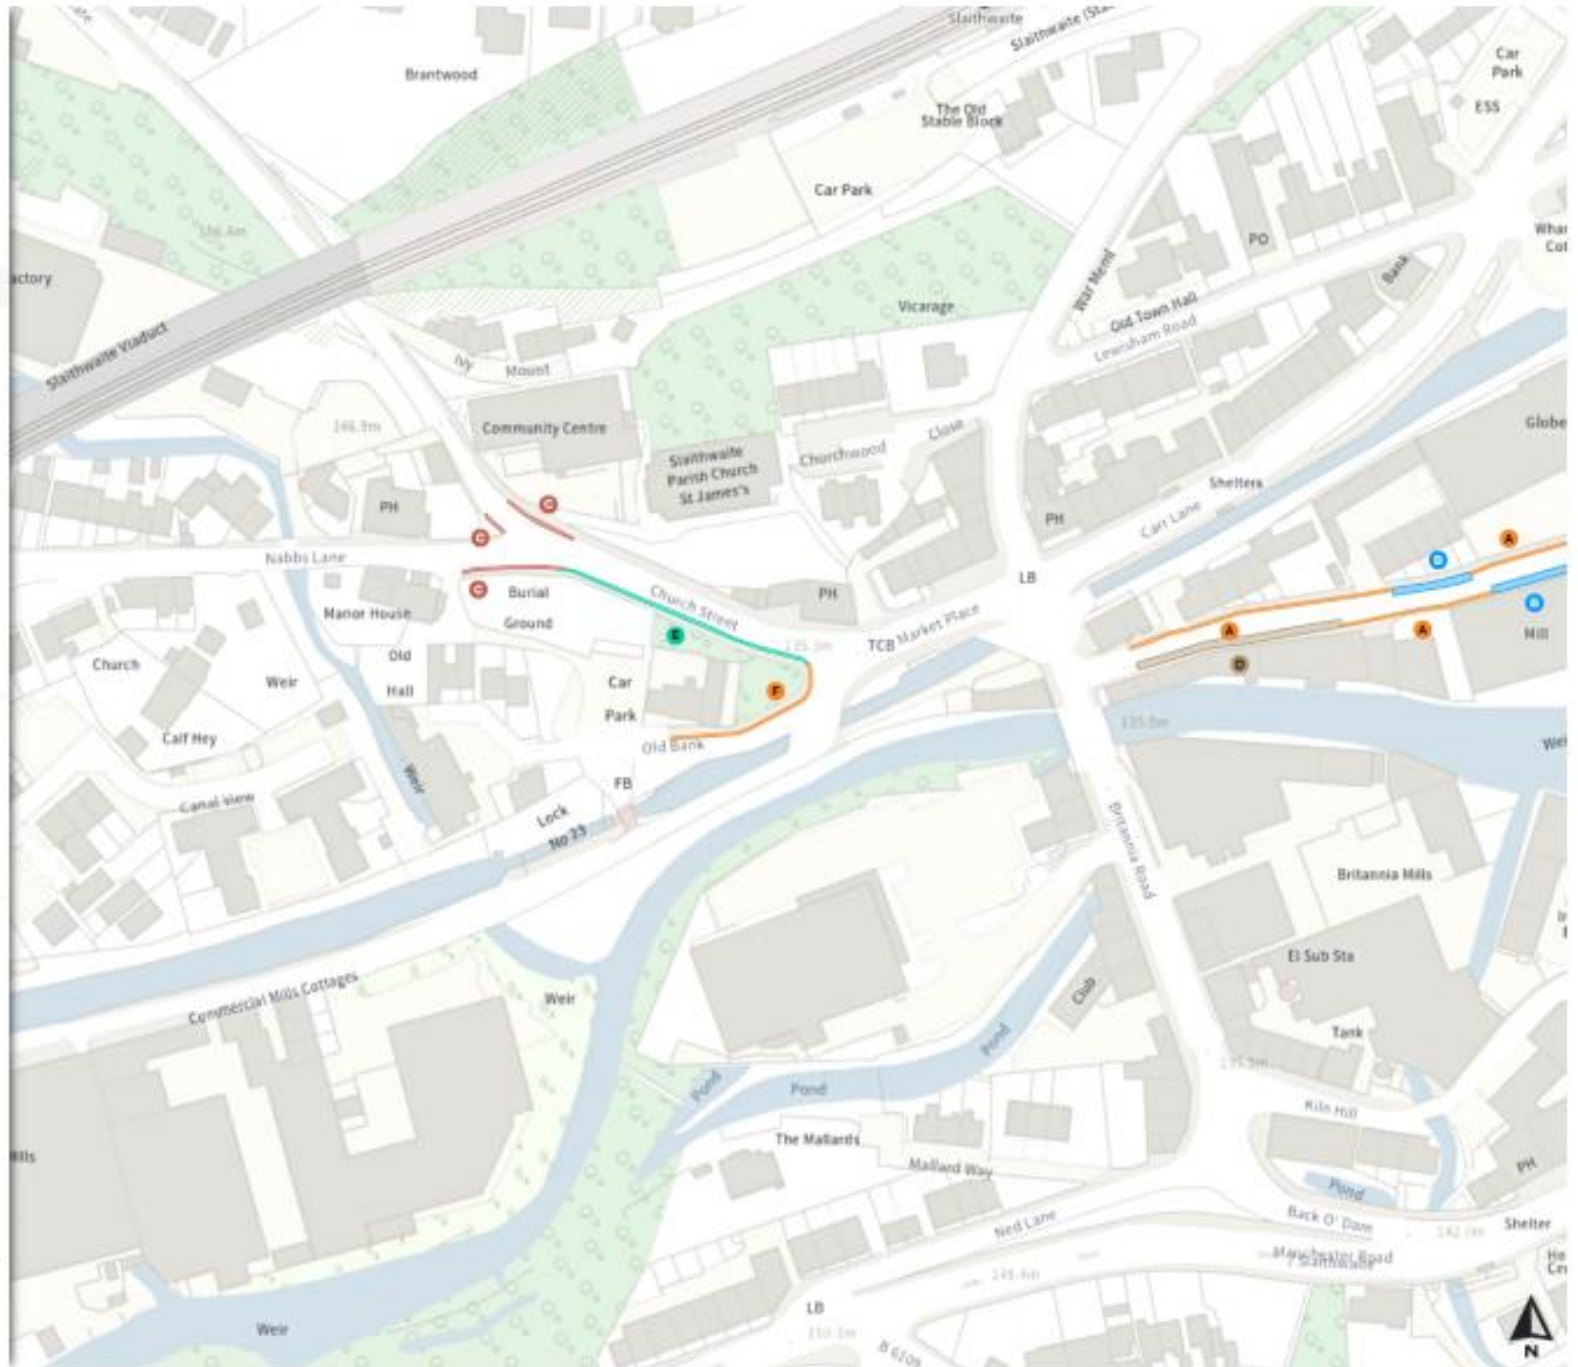

**Amendment No 7 2024 - Church Street Bridge
Street Platt Lane London Road New Street Spa
Fields Slaithwaite**

Map 3a of 4

Added

No waiting at any time

At all times

Permit holders parking place

At all times

Shared

No waiting at any time

At all times

No loading at any time

At all times

Shared

Free parking place

08:00-18:00 4h 1h

Permit holders parking place

At all times

Shared

No waiting at any time

At all times

No loading

07:00-10:00 16:00-19:00

0 20 40 60m

Scale: 1:1250

North-West: 407672.831, 414148.65

South-East: 408086.971, 413788.27

© Crown copyright and database rights 2024 Ordnance Survey.

You are not permitted to copy, sub-license, distribute or sell any of this data to third parties in any form. Licence number AC0000651069.