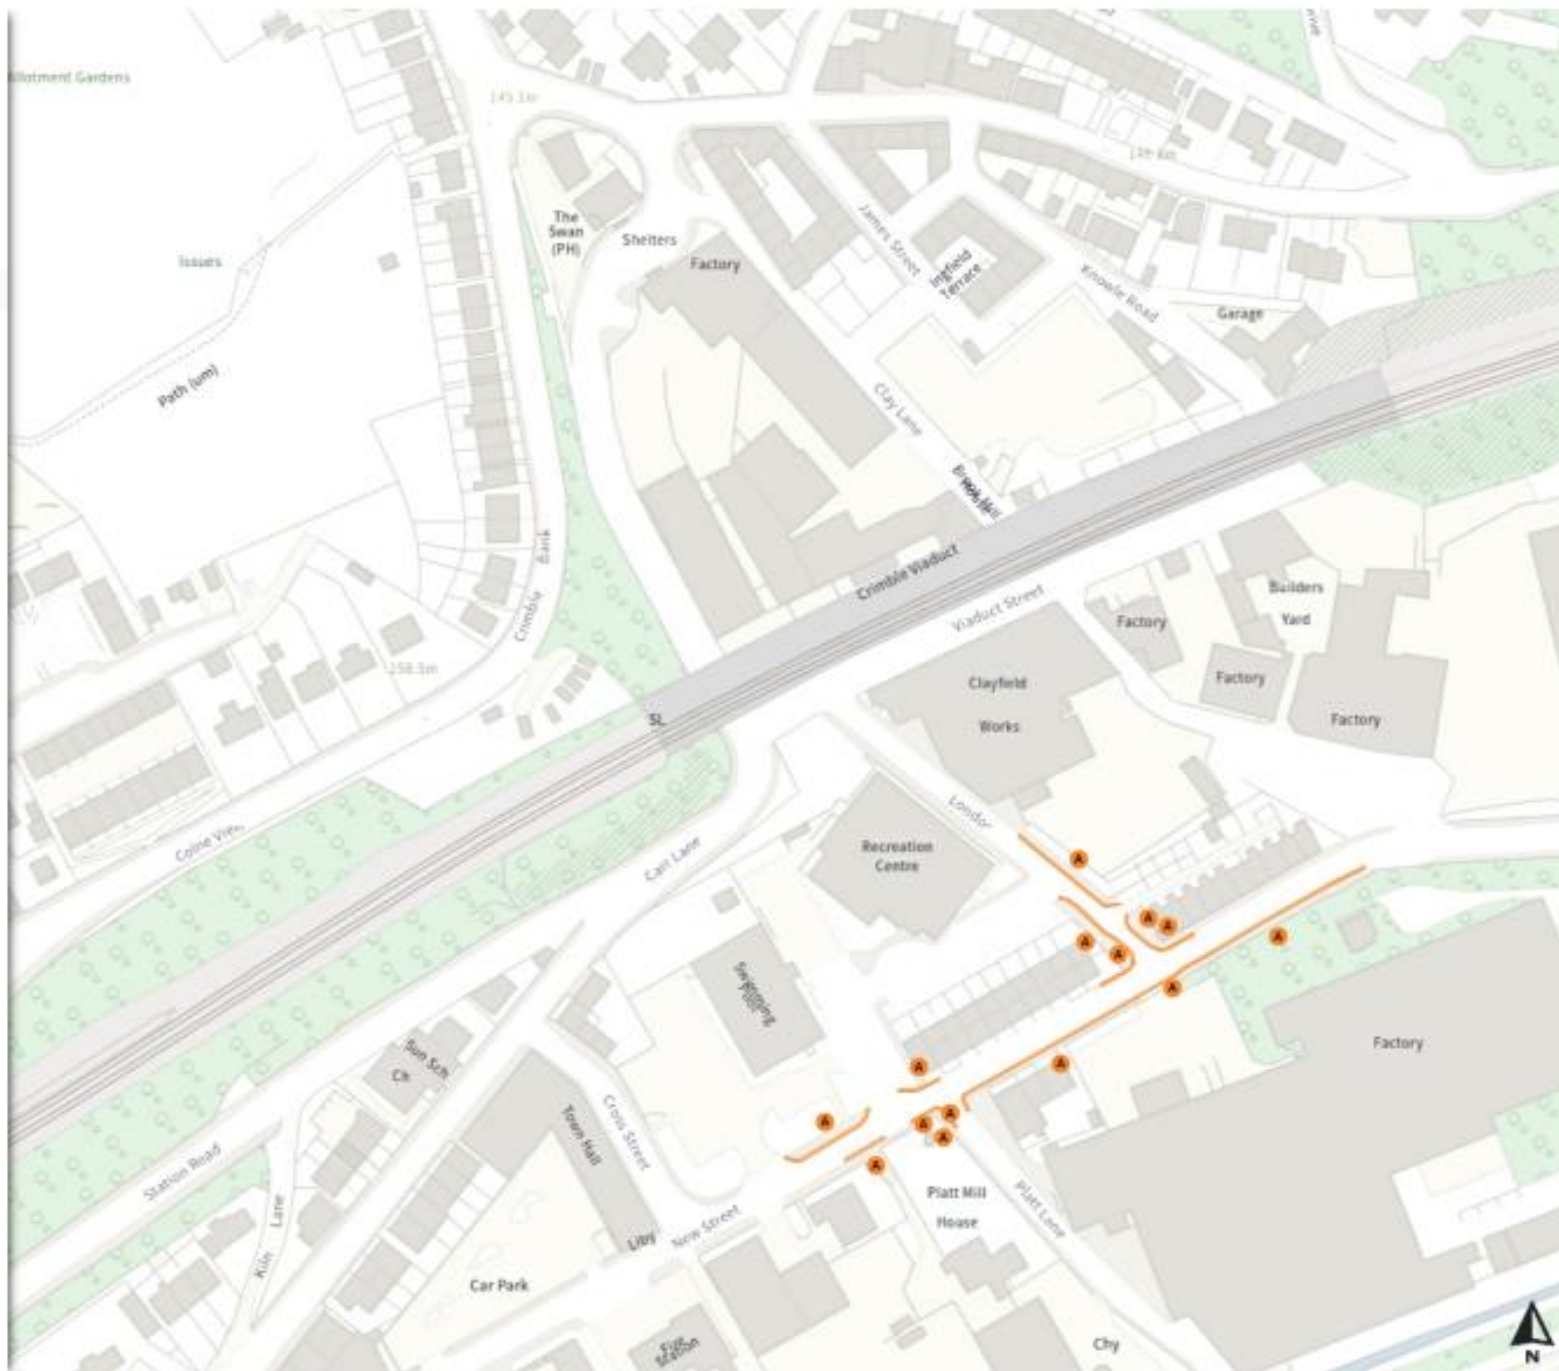

Static Order Guide

Map page indicator

Shows current map number against total and indicates if the legend is split over multiple pages eg. 2a, 2b, 2c

Change type

Indicates whether restrictions have been Added, Modified or Removed

Map 1 of 4

Added

- No waiting at any time
- At all times

0 20 40 60m

Scale: 1:1250

North-West: 409006.796, 414507.093
South-East: 408450.93, 414146.778

© Crown copyright and database rights 2024 Ordnance Survey.
You are not permitted to copy, sell, loan, distribute or sell any of this
data to third parties in any form. Licence number AC0000851069