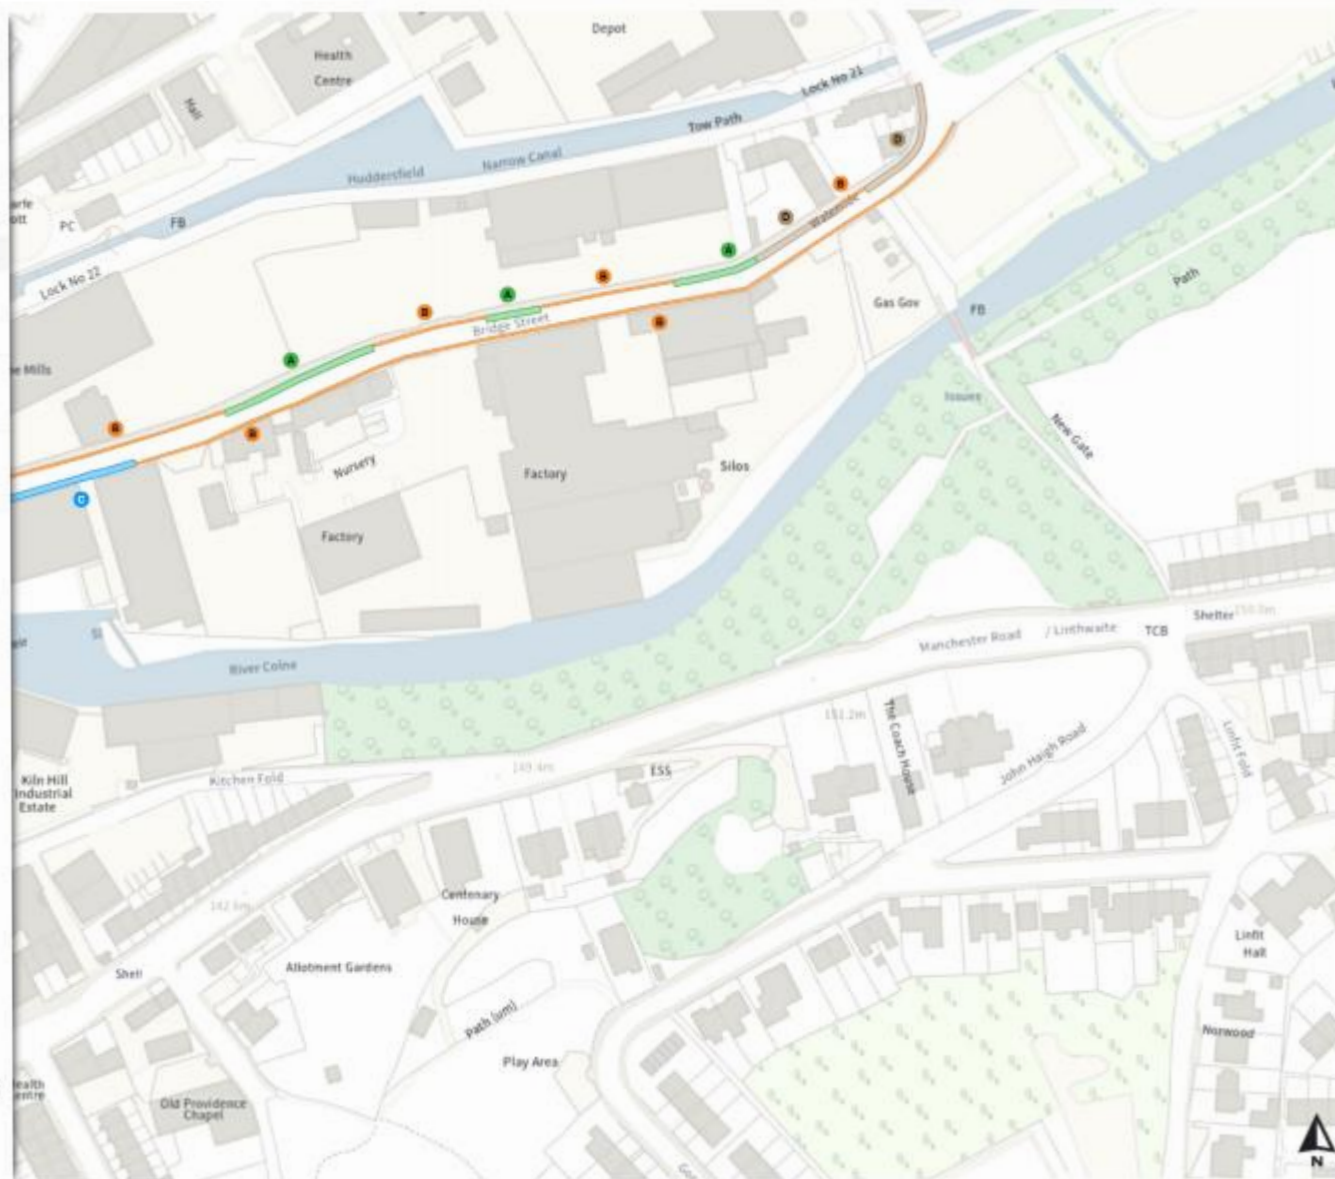

Amendment No 7 2024 - Church Street Bridge Street Platt Lane London Road New Street Spa Fields Slaithwaite

Map 4 of 4

Added

- Free parking place
  08:00-18:00 4h 1h
- No waiting at any time
  At all times
- Permit holders parking place
  At all times
- Shared
  Free parking place
  08:00-18:00 4h 1h
- Permit holders parking place
  At all times

0 20 40 60m

Scale: 1:1250