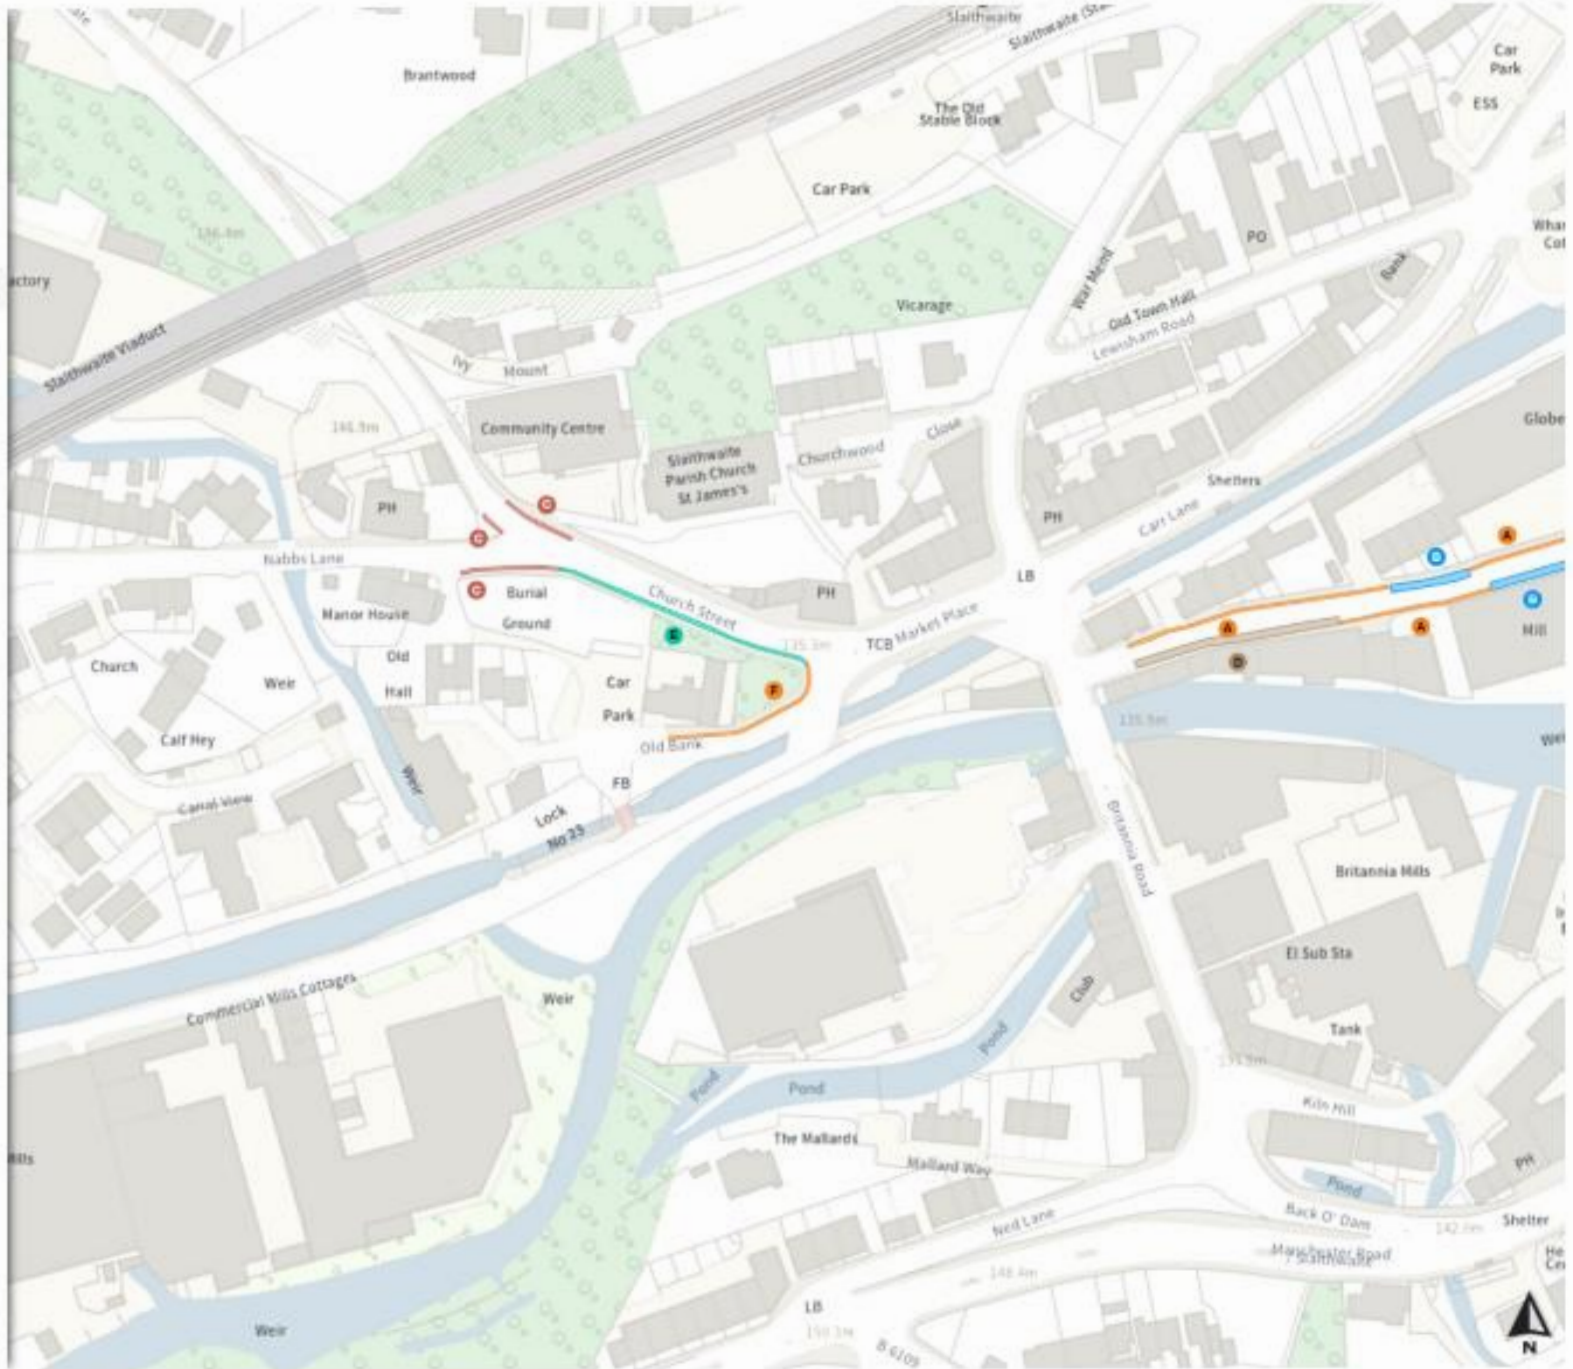

Static Order Guide

Map page indicator

Shows current map number against total and indicates if the legend is split over multiple pages eg. 2a, 2b, 2c

Change type

Indicates whether restrictions have been Added, Modified or Removed

Shared

No waiting at any time

At all times

No loading

07:00-10:00 16:00-19:00

0 20 40 60m

Scale: 1:1250

North-West: 407672.831, 414148.65

Amendment No 7 2024 - Church Street Bridge
Street Platt Lane London Road New Street Spa
Fields Slaithwaite

Map 3b of 4

Modified

- No waiting at any time
- At all times

0 20 40 60m

Scale: 1:1250

North-West: 407672.631 414248.65
South-East: 408066.971 413788.27