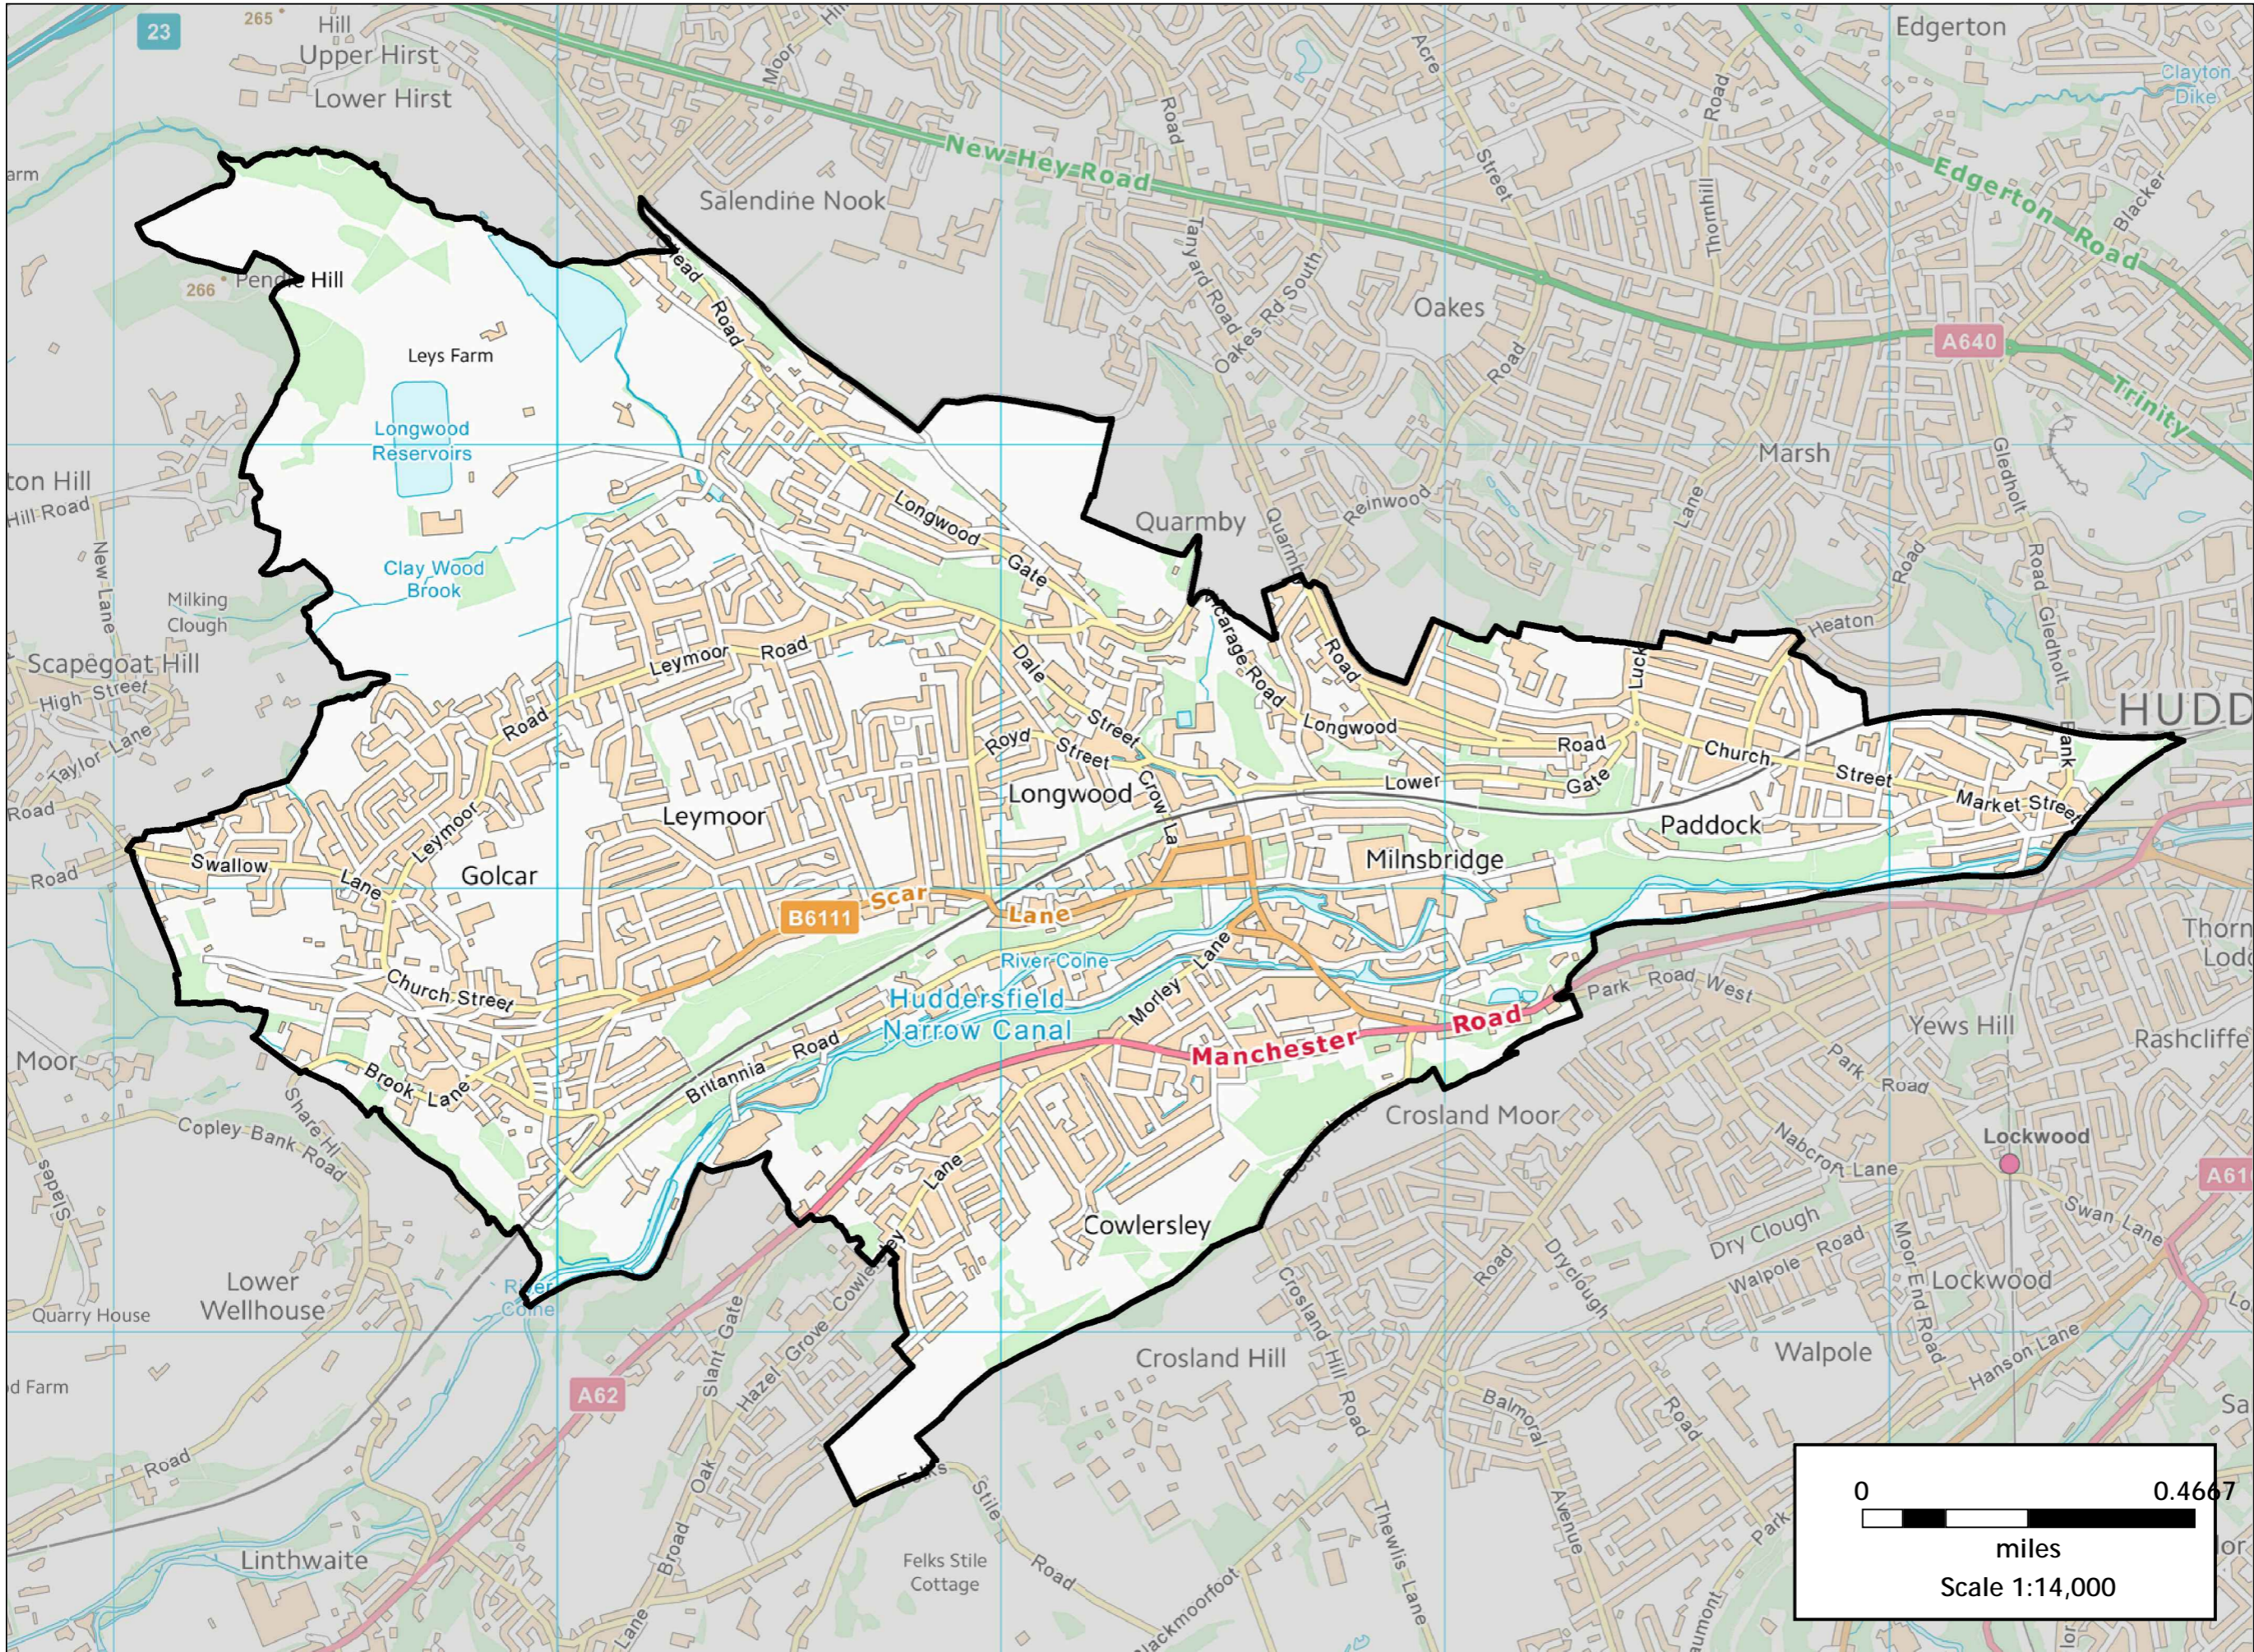

New Colne Valley East Ward December 2024

Data and Insight Service

Date:
12/12/2024

Filename:
Colne Valley
East2024 A3
1-25000
VMD.WOR

Contains Ordnance
Survey data
© Crown copyright
and database
right 2024.