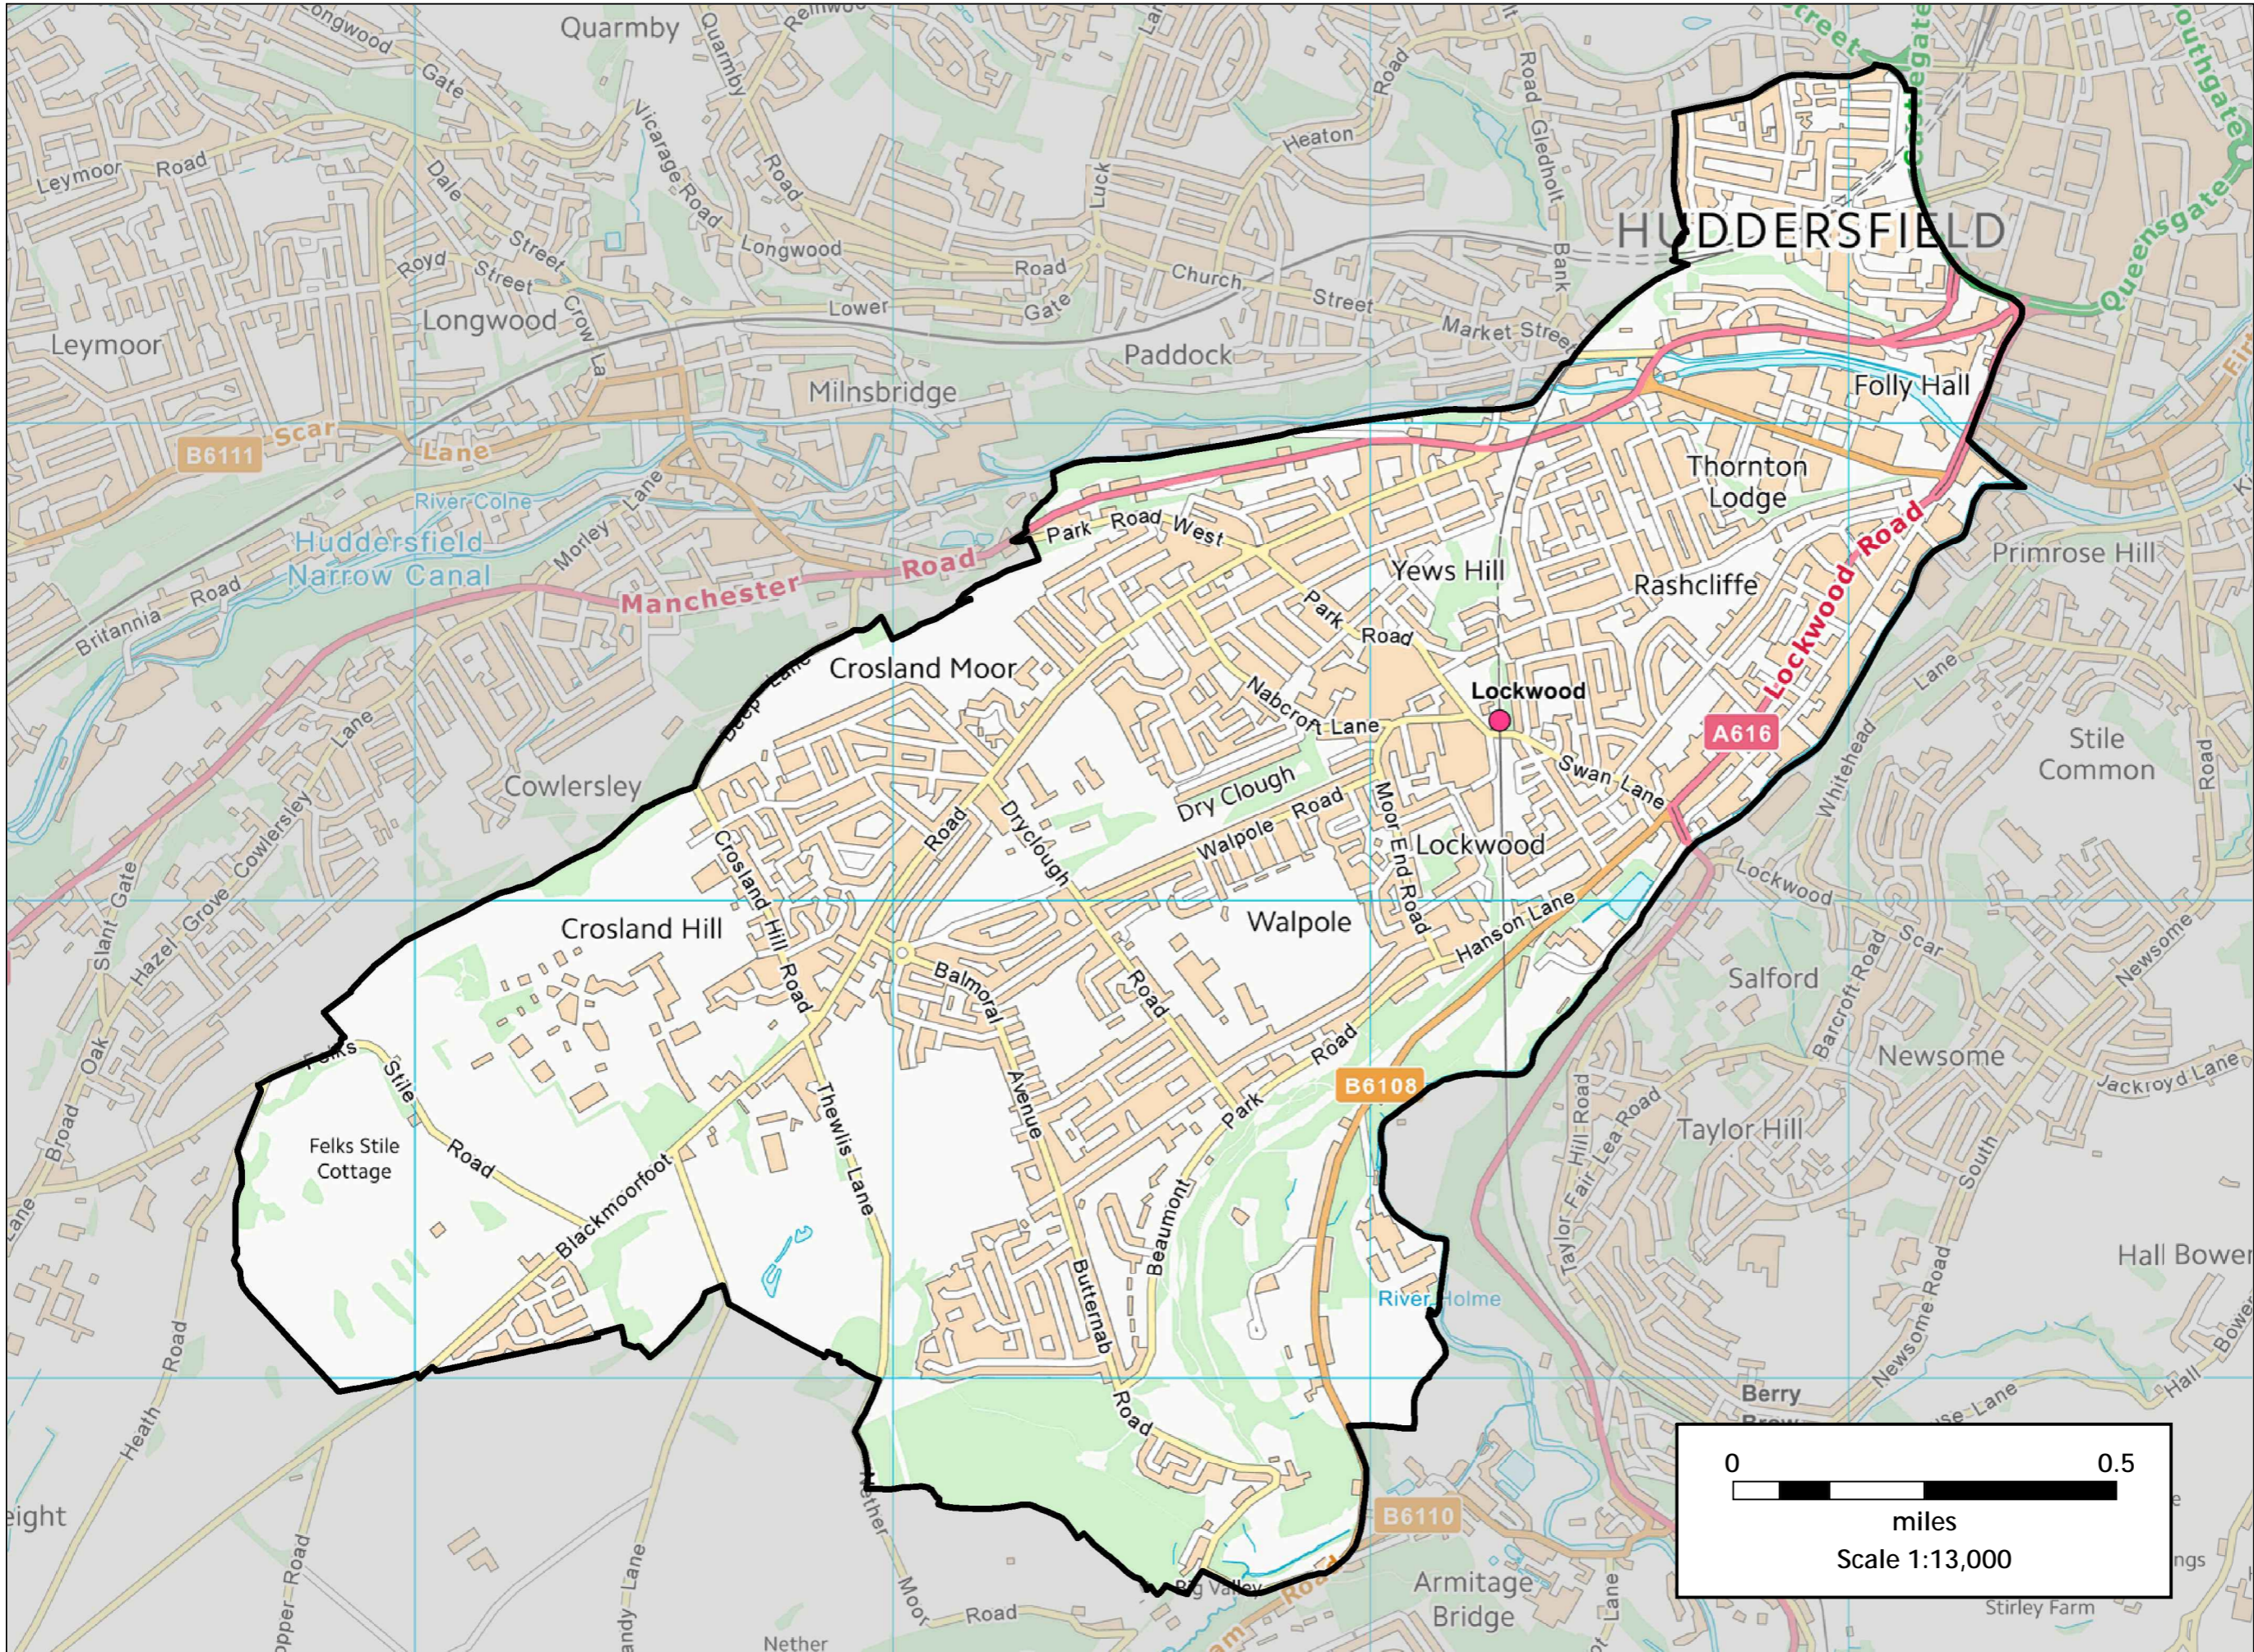

# New Crosland Moor Ward December 2024

## Data and Insight Service

Date:  
12/12/2024

Filename:  
Crosland  
Moor2024 A3  
1-25000  
VMD.WOR

Contains Ordnance  
Survey data  
© Crown copyright  
and database  
right 2024.